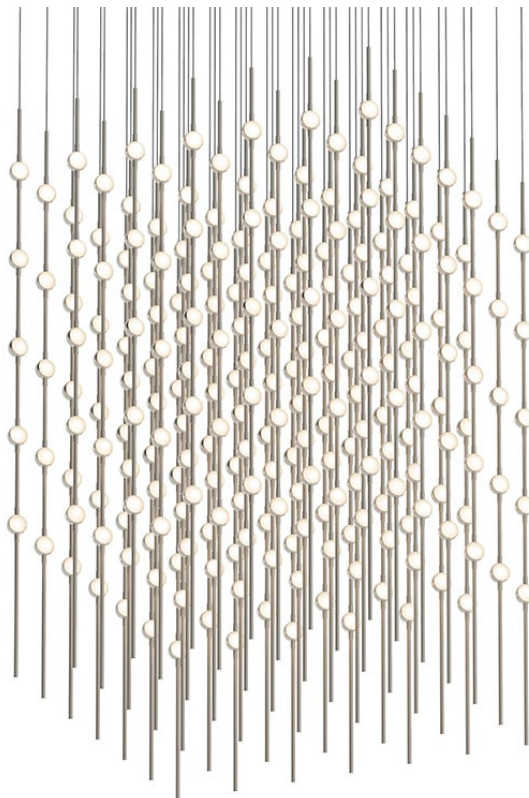

CONSTELLATION®

2169.13W-27-J20

LED hubs connected in linear strands of various lengths are suspended to form dramatically powerful luminance within a vertical space. Available in a variety of sizes and configurations, with lens options of crystal facets or soft white, Constellation Andromeda can also be customized for your project.

FINISHES

SATIN NICKEL

DIMENSIONS

Height: 45"

Width/Diameter: 30"

Length: 30"

Minimum Height: 47"

Maximum Height: 287"

Canopy/Backplate: 30"

Hanging Type: 20' Adjustable Cord

Product Weight: 28lb

Sloped Ceiling Compatible: No

Living Finish: No

Uplight Only: No

Shade

ELECTRICAL

Bulb 1

Bulb Included: No

Max Wattage:

Bulb Quantity: 0

Gem Box Required (2"x3"): No

Dark Sky: No

CRI: 90

Color Temp.: 2700k

Lumens: 28700

Title 24: No

Field Serviceable: No

SHIPPING

Carton 1: 0" x 0" x 0"

Carton 1 Weight: 0lb

Shipping Method: Ground

Country of Origin: