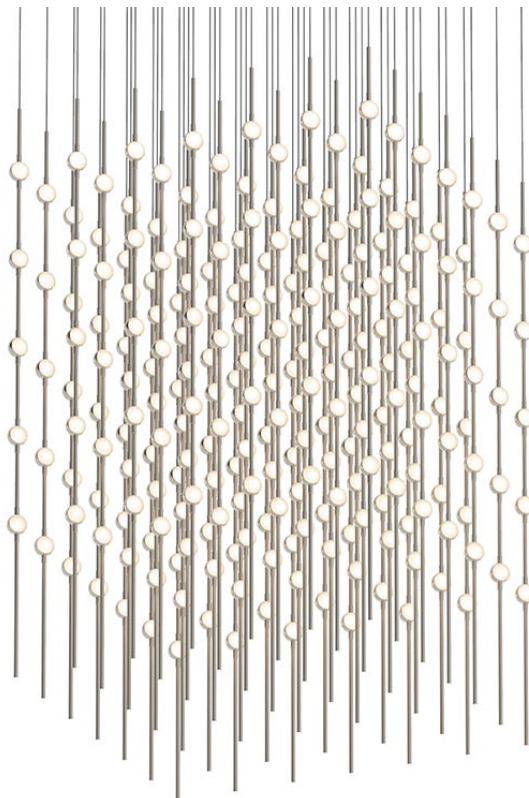

CONSTELLATION®

2169.13W-27

LED hubs connected in linear strands of various lengths are suspended to form dramatically powerful luminance within a vertical space. Available in a variety of sizes and configurations, with lens options of crystal facets or soft white, Constellation Andromeda can also be customized for your project.

FINISHES

SATIN NICKEL

DIMENSIONS

Height: 45"

Width/Diameter: 30"

Length: 30"

Minimum Height: 47"

Maximum Height: 167"

Canopy/Backplate: 30"

Hanging Type: 10' Adjustable Cord

Product Weight: 28lb

Sloped Ceiling Compatible: No

Living Finish: No

Uplight Only: No

Shade

ELECTRICAL

Bulb 1

Bulb Included: No

Max Wattage: 490

Bulb Quantity: 245

Dimmer Type: 0-10 Volt

Gem Box Required (2"x3"): No

Dark Sky: No

CRI: 90

Color Temp.: 2700k

Lumens: 28700

Title 24: No

Field Serviceable: No

SHIPPING

Carton 1: 0" x 0" x 0"

Carton 1 Weight: 0lb

Shipping Method: Ground

Country of Origin: