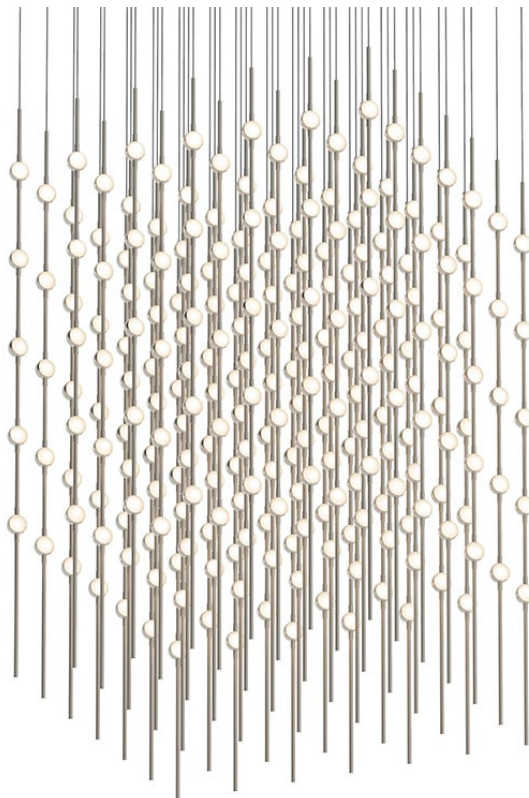

CONSTELLATION®

2169.13W-J20

LED hubs connected in linear strands of various lengths are suspended to form dramatically powerful luminance within a vertical space. Available in a variety of sizes and configurations, with lens options of crystal facets or soft white, Constellation Andromeda can also be customized for your project.

FINISHES

SATIN NICKEL

DIMENSIONS

Height: 45"

Width/Diameter: 30"

Length: 30"

Minimum Height: 47"

Maximum Height: 285"

Canopy/Backplate: 30"

Hanging Type: 20' Adjustable Cord

Product Weight: 28lb

Sloped Ceiling Compatible: No

Living Finish: No

Uplight Only: No

Shade

ELECTRICAL

Bulb 1

Bulb Included: No

Max Wattage: 490

Bulb Quantity: 245

Gem Box Required (2"x3"): No

Dark Sky: No

CRI: 90

Color Temp.: 3000k

Lumens: 31850

Title 24: No

Field Serviceable: No

SHIPPING

Carton 1: 0" x 0" x 0"

Carton 1 Weight: 0lb

Shipping Method: Ground

Country of Origin: