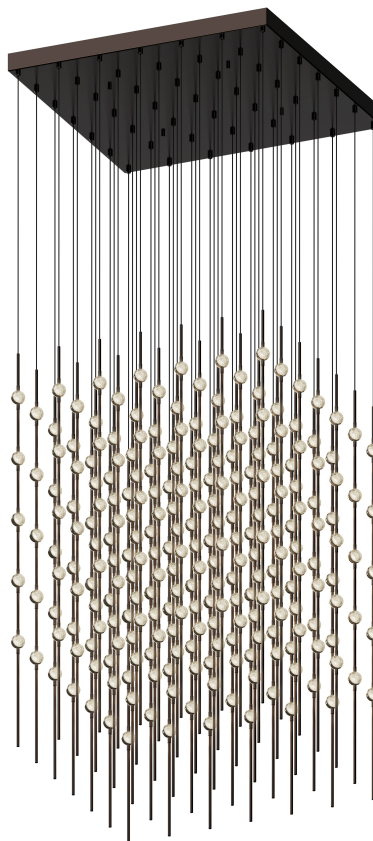

CONSTELLATION®

2169.33C-22-J20

LED hubs connected in linear strands of various lengths are suspended to form dramatically powerful luminance within a vertical space. Available in a variety of sizes and configurations, with lens options of crystal facets or soft white, Constellation Andromeda can also be customized for your project.

FINISHES

Espresso Black

DIMENSIONS

Height: 45"

Width/Diameter: 30"

Length: 30"

Minimum Height: 47"

Maximum Height: 285"

Canopy/Backplate: 30"

Hanging Type: 20' Adjustable Cord

Product Weight: 28lb

Sloped Ceiling Compatible: No

Living Finish: No

Uplight Only: No

Shade

ELECTRICAL

Bulb 1

Bulb Included: No

Max Wattage:

Bulb Quantity: 0

Dimmer Type: 0-10 Volt

Gem Box Required (2"x3"): No

Dark Sky: No

CRI: 90

Color Temp.: 2200k

Lumens: 12500

Title 24: No

Field Serviceable: No

SHIPPING

Carton 1: 0" x 0" x 0"

Carton 1 Weight: 0lb

Shipping Method: Ground

Country of Origin: