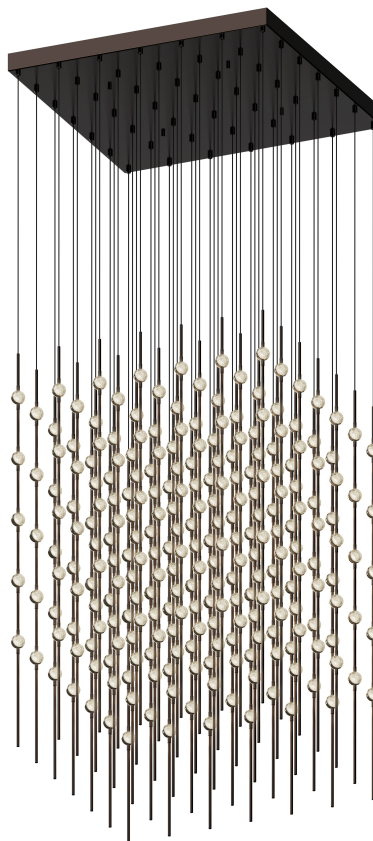

CONSTELLATION®

2169.33C-22

LED hubs connected in linear strands of various lengths are suspended to form dramatically powerful luminance within a vertical space. Available in a variety of sizes and configurations, with lens options of crystal facets or soft white, Constellation Andromeda can also be customized for your project.

FINISHES

Espresso Black

DIMENSIONS

Height: 45"

Width/Diameter: 30"

Length: 30"

Minimum Height: 47"

Maximum Height: 167"

Canopy/Backplate: 30"

Hanging Type: 10' Adjustable Cord

Product Weight: 28lb

Sloped Ceiling Compatible: No

Living Finish: No

Uplight Only: No

Shade

ELECTRICAL

Bulb 1

Bulb Included: No

Max Wattage:

Bulb Quantity: 0

Dimmer Type: 0-10 Volt

Gem Box Required (2"x3"): No

Dark Sky: No

CRI: 90

Color Temp.: 2200k

Lumens: 12500

Title 24: No

Field Serviceable: No

SHIPPING

Carton 1: 0" x 0" x 0"

Carton 1 Weight: 0lb

Shipping Method: Ground

Country of Origin: