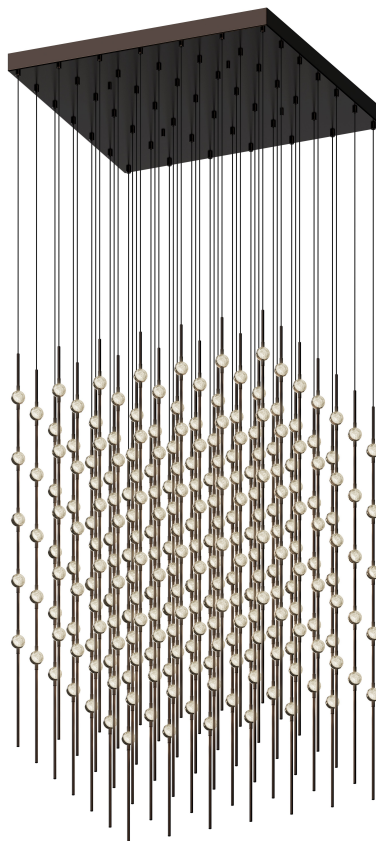

CONSTELLATION®

2169.33C-27-J20

LED hubs connected in linear strands of various lengths are suspended to form dramatically powerful luminance within a vertical space. Available in a variety of sizes and configurations, with lens options of crystal facets or soft white, Constellation Andromeda can also be customized for your project.

FINISHES

Espresso Black

DIMENSIONS

Height: 45"

Width/Diameter: 30"

Length: 30"

Minimum Height: 47"

Maximum Height: 285"

Canopy/Backplate: 30"

Hanging Type: 20' Adjustable Cord

Product Weight: 28lb

Sloped Ceiling Compatible: No

Living Finish: No

Uplight Only: No

Shade

ELECTRICAL

Bulb 1

Bulb Included: No

Max Wattage:

Bulb Quantity: 0

Dimmer Type: 0-10 Volt

Gem Box Required (2"x3"): No

Dark Sky: No

CRI: 90

Color Temp.: 2700k

Lumens: 14000

Title 24: No

Field Serviceable: No

SHIPPING

Carton 1: 0" x 0" x 0"

Carton 1 Weight: 0lb

Shipping Method: Ground

Country of Origin: