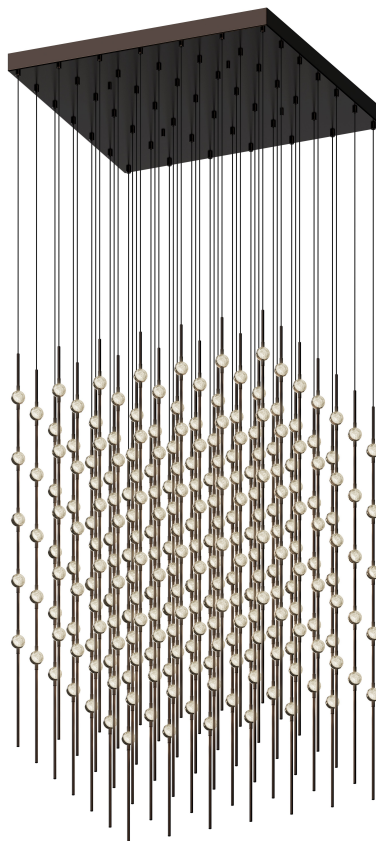

CONSTELLATION®

2169.33C-27

LED hubs connected in linear strands of various lengths are suspended to form dramatically powerful luminance within a vertical space. Available in a variety of sizes and configurations, with lens options of crystal facets or soft white, Constellation Andromeda can also be customized for your project.

FINISHES

Espresso Black

DIMENSIONS

Height: 45"

Width/Diameter: 30"

Length: 30"

Minimum Height: 47"

Maximum Height: 167"

Canopy/Backplate: 30"

Hanging Type: 10' Adjustable Cord

Product Weight: 28lb

Sloped Ceiling Compatible: No

Living Finish: No

Uplight Only: No

Shade

ELECTRICAL

Bulb 1

Bulb Included: No

Max Wattage:

Bulb Quantity: 0

Dimmer Type: 0-10 Volt

Gem Box Required (2"x3"): No

Dark Sky: No

CRI: 90

Color Temp.: 2700k

Lumens: 14000

Title 24: No

Field Serviceable: No

SHIPPING

Carton 1: 0" x 0" x 0"

Carton 1 Weight: 0lb

Shipping Method: Ground

Country of Origin: