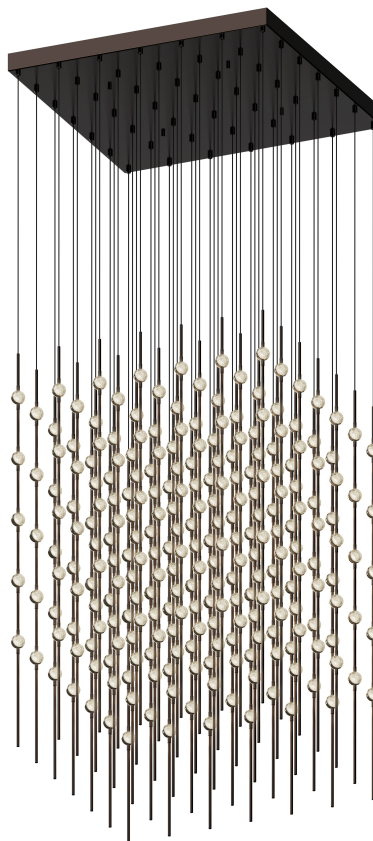

CONSTELLATION®

2169.33C-J20

LED hubs connected in linear strands of various lengths are suspended to form dramatically powerful luminance within a vertical space. Available in a variety of sizes and configurations, with lens options of crystal facets or soft white, Constellation Andromeda can also be customized for your project.

FINISHES

Espresso Black

DIMENSIONS

Height: 45"

Width/Diameter: 30"

Length: 30"

Minimum Height: 47"

Maximum Height: 285"

Canopy/Backplate: 30"

Hanging Type: 20' Adjustable Cord

Product Weight: 28lb

Sloped Ceiling Compatible: No

Living Finish: No

Uplight Only: No

Shade

ELECTRICAL

Bulb 1

Bulb Included: No

Max Wattage:

Bulb Quantity: 0

Dimmer Type: 0-10 Volt

Gem Box Required (2"x3"): No

Dark Sky: No

CRI: 90

Color Temp.: 3000k

Lumens: 15500

Title 24: No

Field Serviceable: No

SHIPPING

Carton 1: 0" x 0" x 0"

Carton 1 Weight: 0lb

Shipping Method: Ground

Country of Origin: