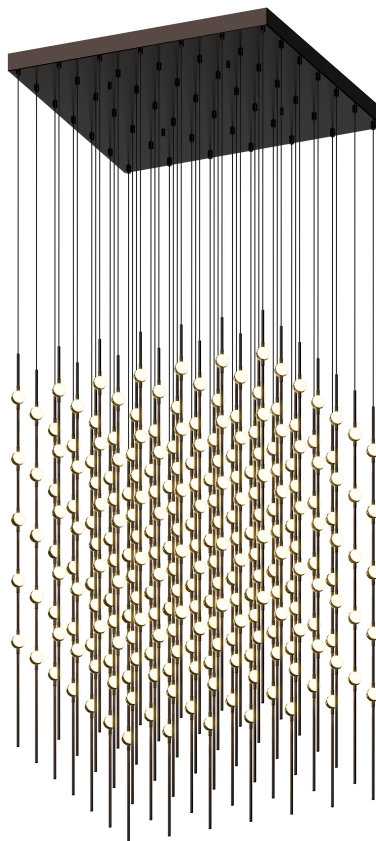

CONSTELLATION®

2169.33W-27-J20

LED hubs connected in linear strands of various lengths are suspended to form dramatically powerful luminance within a vertical space. Available in a variety of sizes and configurations, with lens options of crystal facets or soft white, Constellation Andromeda can also be customized for your project.

FINISHES

Espresso Black

DIMENSIONS

Height: 45"

Width/Diameter: 30"

Length: 30"

Minimum Height: 47"

Maximum Height: 285"

Canopy/Backplate: 30"

Hanging Type: 20' Adjustable Cord

Product Weight: 28lb

Sloped Ceiling Compatible: No

Living Finish: No

Uplight Only: No

Shade

ELECTRICAL

Bulb 1

Bulb Included: No

Max Wattage:

Bulb Quantity: 0

Dimmer Type: 0-10 Volt

Gem Box Required (2"x3"): No

Dark Sky: No

CRI: 90

Color Temp.: 2700k

Lumens: 14000

Title 24: No

Field Serviceable: No

SHIPPING

Carton 1: 0" x 0" x 0"

Carton 1 Weight: 0lb

Shipping Method: Ground

Country of Origin: