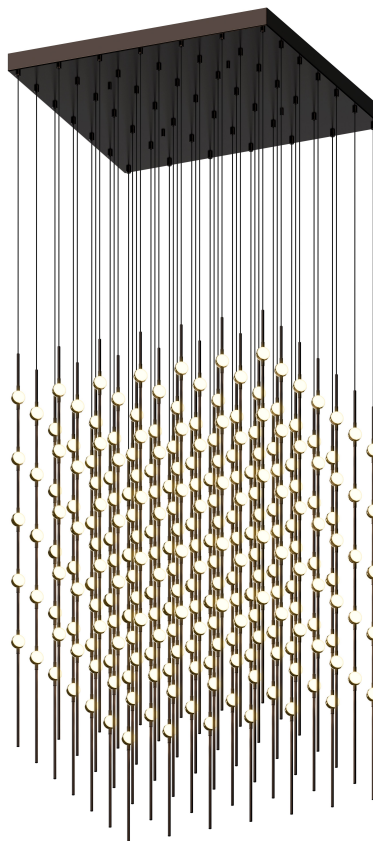

CONSTELLATION®

2169.33W-27

LED hubs connected in linear strands of various lengths are suspended to form dramatically powerful luminance within a vertical space. Available in a variety of sizes and configurations, with lens options of crystal facets or soft white, Constellation Andromeda can also be customized for your project.

FINISHES

Espresso Black

DIMENSIONS

Height: 45"

Width/Diameter: 30"

Length: 30"

Minimum Height: 47"

Maximum Height: 167"

Canopy/Backplate: 30"

Hanging Type: 10' Adjustable Cord

Product Weight: 28lb

Sloped Ceiling Compatible: No

Living Finish: No

Uplight Only: No

Shade

ELECTRICAL

Bulb 1

Bulb Included: No

Max Wattage:

Bulb Quantity: 0

Dimmer Type: 0-10 Volt

Gem Box Required (2"x3"): No

Dark Sky: No

CRI: 90

Color Temp.: 2700k

Lumens: 14000

Title 24: No

Field Serviceable: No

SHIPPING

Carton 1: 0" x 0" x 0"

Carton 1 Weight: 0lb

Shipping Method: Ground

Country of Origin: