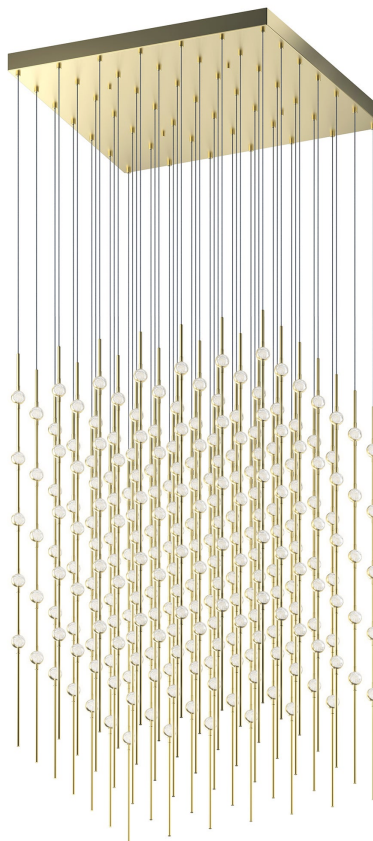

CONSTELLATION®

2169.38C-27-J20

LED hubs connected in linear strands of various lengths are suspended to form dramatically powerful luminance within a vertical space. Available in a variety of sizes and configurations, with lens options of crystal facets or soft white, Constellation Andromeda can also be customized for your project.

FINISHES

SATIN BRASS

DIMENSIONS

Height: 45"

Width/Diameter: 30"

Length: 30"

Minimum Height: 47"

Maximum Height: 287"

Canopy/Backplate: 30"

Hanging Type: 20' Adjustable Cord

Product Weight: 28lb

Sloped Ceiling Compatible: No

Living Finish: No

Uplight Only: No

Shade

ELECTRICAL

Bulb 1

Bulb Included: No

Max Wattage:

Bulb Quantity: 0

Gem Box Required (2"x3"): No

Dark Sky: No

CRI: 90

Color Temp.: 2700k

Lumens: 34200

Title 24: No

Field Serviceable: No

SHIPPING

Carton 1: 0" x 0" x 0"

Carton 1 Weight: 0lb

Shipping Method: Ground

Country of Origin: