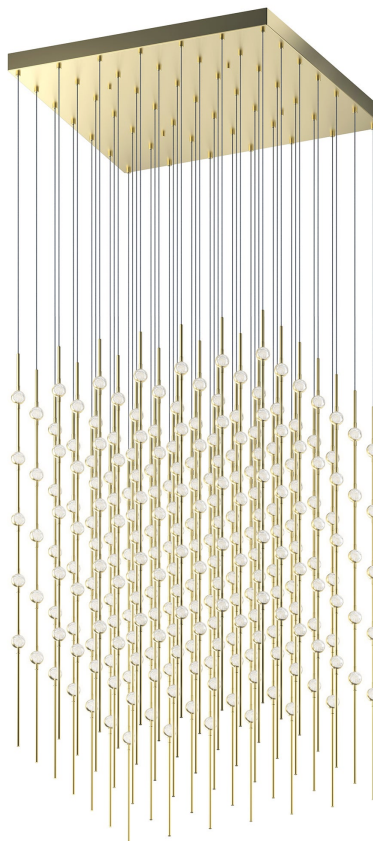

CONSTELLATION®

2169.38C-27

LED hubs connected in linear strands of various lengths are suspended to form dramatically powerful luminance within a vertical space. Available in a variety of sizes and configurations, with lens options of crystal facets or soft white, Constellation Andromeda can also be customized for your project.

FINISHES

SATIN BRASS

DIMENSIONS

Height: 45"

Width/Diameter: 30"

Length: 30"

Minimum Height: 47"

Maximum Height: 167"

Canopy/Backplate: 30"

Hanging Type: 10' Adjustable Cord

Product Weight: 28lb

Sloped Ceiling Compatible: No

Living Finish: No

Uplight Only: No

Shade

ELECTRICAL

Bulb 1

Bulb Included: No

Max Wattage: 490

Bulb Quantity: 245

Dimmer Type: 0-10 Volt

Gem Box Required (2"x3"): No

Dark Sky: No

CRI: 90

Color Temp.: 2700k

Lumens: 34200

Title 24: No

Field Serviceable: No

SHIPPING

Carton 1: 0" x 0" x 0"

Carton 1 Weight: 0lb

Shipping Method: Ground

Country of Origin: