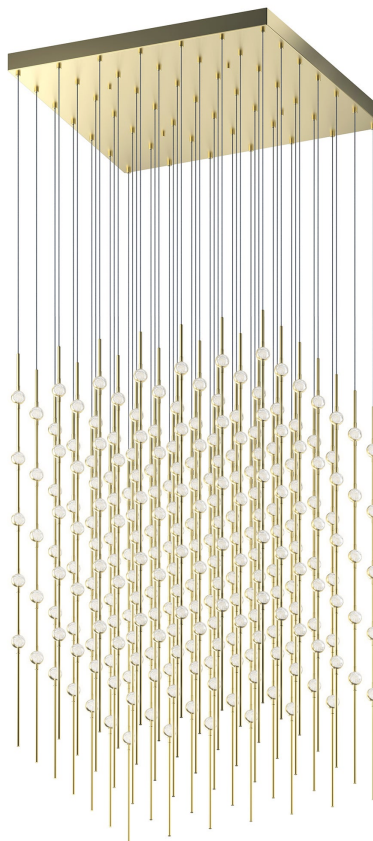

CONSTELLATION®

2169.38C-J20

LED hubs connected in linear strands of various lengths are suspended to form dramatically powerful luminance within a vertical space. Available in a variety of sizes and configurations, with lens options of crystal facets or soft white, Constellation Andromeda can also be customized for your project.

FINISHES

SATIN BRASS

DIMENSIONS

Height: 45"

Width/Diameter: 30"

Length: 30"

Minimum Height: 47"

Maximum Height: 287"

Canopy/Backplate: 30"

Hanging Type: 20' Adjustable Cord

Product Weight: 28lb

Sloped Ceiling Compatible: No

Living Finish: No

Uplight Only: No

Shade

ELECTRICAL

Bulb 1

Bulb Included: No

Max Wattage:

Bulb Quantity: 0

Gem Box Required (2"x3"): No

Dark Sky: No

CRI: 90

Color Temp.: 3000k

Lumens: 37980

Title 24: No

Field Serviceable: No

SHIPPING

Carton 1: 0" x 0" x 0"

Carton 1 Weight: 0lb

Shipping Method: Ground

Country of Origin: