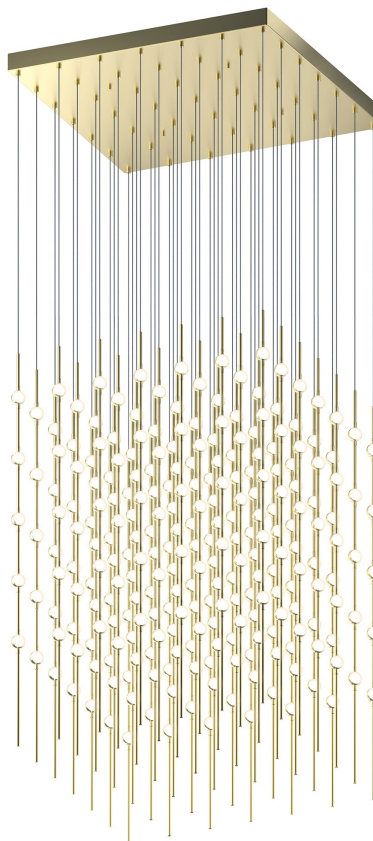

CONSTELLATION®

2169.38W-27-J20

LED hubs connected in linear strands of various lengths are suspended to form dramatically powerful luminance within a vertical space. Available in a variety of sizes and configurations, with lens options of crystal facets or soft white, Constellation Andromeda can also be customized for your project.

FINISHES

SATIN BRASS

DIMENSIONS

Height: 45"

Width/Diameter: 30"

Length: 30"

Minimum Height: 47"

Maximum Height: 287"

Canopy/Backplate: 30"

Hanging Type: 20' Adjustable Cord

Product Weight: 28lb

Sloped Ceiling Compatible: No

Living Finish: No

Uplight Only: No

Shade

ELECTRICAL

Bulb 1

Bulb Included: No

Max Wattage:

Bulb Quantity: 0

Gem Box Required (2"x3"): No

Dark Sky: No

CRI: 90

Color Temp.: 2700k

Lumens: 28700

Title 24: No

Field Serviceable: No

SHIPPING

Carton 1: 0" x 0" x 0"

Carton 1 Weight: 0lb

Shipping Method: Ground

Country of Origin: