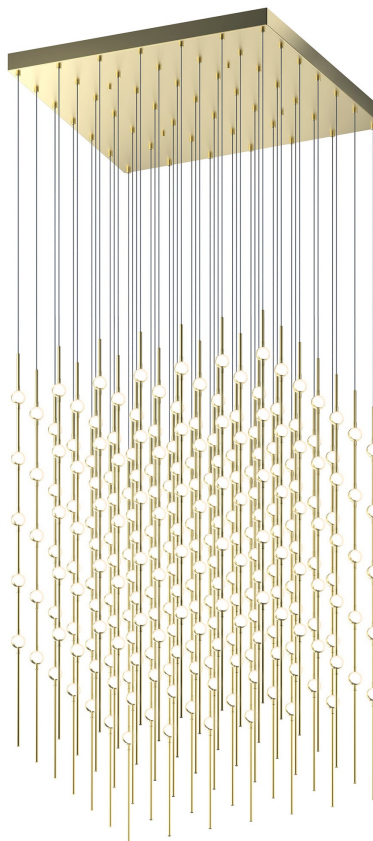

CONSTELLATION®

2169.38W-27

LED hubs connected in linear strands of various lengths are suspended to form dramatically powerful luminance within a vertical space. Available in a variety of sizes and configurations, with lens options of crystal facets or soft white, Constellation Andromeda can also be customized for your project.

FINISHES

SATIN BRASS

DIMENSIONS

Height: 45"

Width/Diameter: 30"

Length: 30"

Minimum Height: 47"

Maximum Height: 167"

Canopy/Backplate: 30"

Hanging Type: 10' Adjustable Cord

Product Weight: 28lb

Sloped Ceiling Compatible: No

Living Finish: No

Uplight Only: No

Shade

ELECTRICAL

Bulb 1

Bulb Included: No

Max Wattage: 490

Bulb Quantity: 245

Dimmer Type: 0-10 Volt

Gem Box Required (2"x3"): No

Dark Sky: No

CRI: 90

Color Temp.: 2700k

Lumens: 28700

Title 24: No

Field Serviceable: No

SHIPPING

Carton 1: 0" x 0" x 0"

Carton 1 Weight: 0lb

Shipping Method: Ground

Country of Origin: