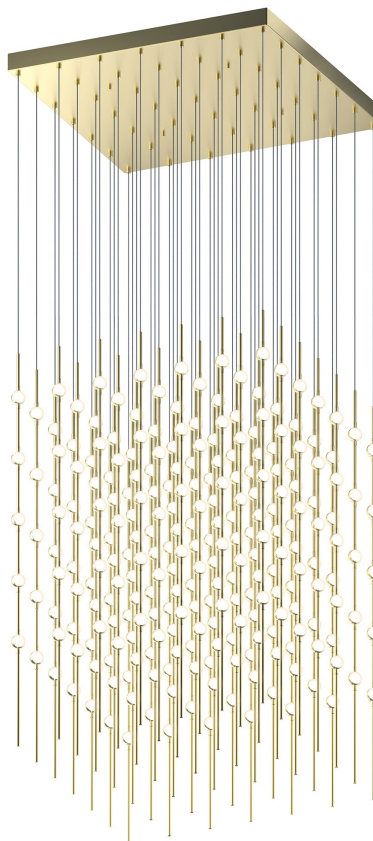

CONSTELLATION®

2169.38W-J20

LED hubs connected in linear strands of various lengths are suspended to form dramatically powerful luminance within a vertical space. Available in a variety of sizes and configurations, with lens options of crystal facets or soft white, Constellation Andromeda can also be customized for your project.

FINISHES

SATIN BRASS

DIMENSIONS

Height: 45"

Width/Diameter: 30"

Length: 30"

Minimum Height: 47"

Maximum Height: 287"

Canopy/Backplate: 30"

Hanging Type: 20' Adjustable Cord

Product Weight: 28lb

Sloped Ceiling Compatible: No

Living Finish: No

Uplight Only: No

Shade

ELECTRICAL

Bulb 1

Bulb Included: No

Max Wattage:

Bulb Quantity: 0

Gem Box Required (2"x3"): No

Dark Sky: No

CRI: 90

Color Temp.: 3000k

Lumens: 31850

Title 24: No

Field Serviceable: No

SHIPPING

Carton 1: 0" x 0" x 0"

Carton 1 Weight: 0lb

Shipping Method: Ground

Country of Origin: