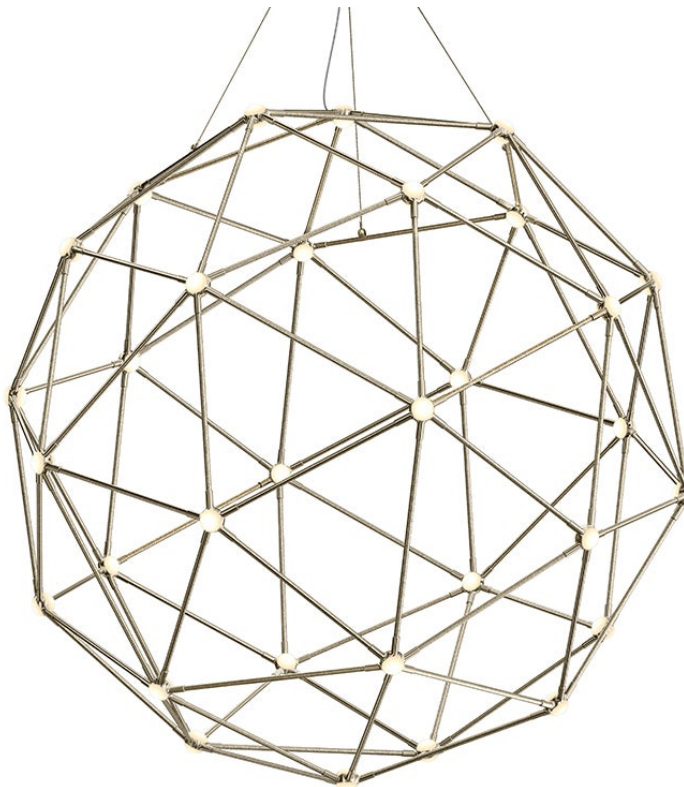

CONSTELLATION®

2170.13W-J20

LED hubs connected in linear strands of various lengths are suspended to form dramatically powerful luminance within a vertical space. Available in a variety of sizes and configurations, with lens options of crystal facets or soft white, Constellation Andromeda can also be customized for your project.

FINISHES

SATIN NICKEL

DIMENSIONS

Height: 45.75"

Width/Diameter: 45"

Minimum Height: 45"

Maximum Height: 285.75"

Canopy/Backplate: 8"

Hanging Type: 20' Adjustable Cord/Cable

Product Weight: 22lb

Sloped Ceiling Compatible: No

Living Finish: No

Uplight Only: No

Shade

ELECTRICAL

Bulb 1

Bulb Included: No

Max Wattage: 80

Bulb Quantity: 40

Dimmer Type: ELV, TRIAC, 0-10 VOLT

Gem Box Required (2"x3"): No

Dark Sky: No

CRI: 90

Color Temp.: 3000k

Lumens: 5200

Title 24: No

Field Serviceable: No

SHIPPING

Carton 1: 0" x 0" x 0"

Carton 1 Weight: 0lb

Shipping Method: Ground

Country of Origin: