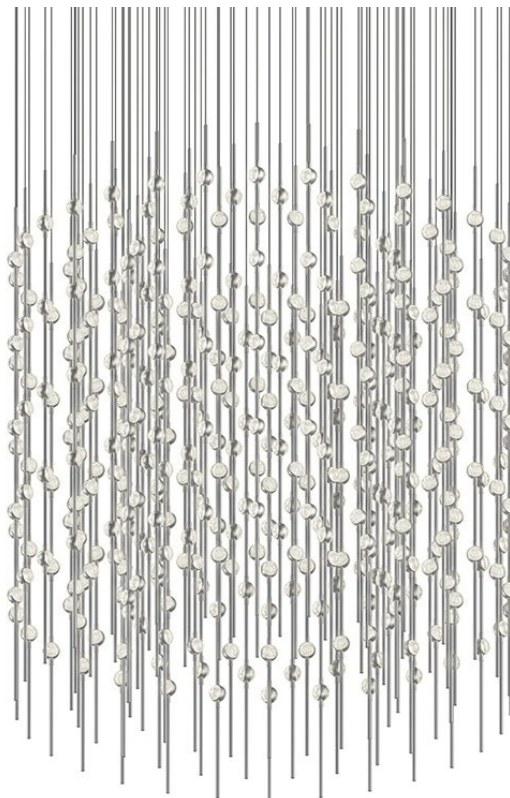

CONSTELLATION®

2172.13C-27

LED hubs connected in linear strands of various lengths are suspended to form dramatically powerful luminance within a vertical space. Available in a variety of sizes and configurations, with lens options of crystal facets or soft white, Constellation Andromeda can also be customized for your project.

FINISHES

SATIN NICKEL

DIMENSIONS

Height: 47"

Width/Diameter: 48"

Minimum Height: 49"

Maximum Height: 167"

Canopy/Backplate: 48"

Hanging Type: 10' Adjustable Cord

Product Weight: 165lb

Sloped Ceiling Compatible: No

Living Finish: No

Uplight Only: No

Shade

ELECTRICAL

Bulb 1

Bulb Included: No

Max Wattage: 780

Bulb Quantity: 390

Dimmer Type: ELV, TRIAC, 0-10 VOLT

Gem Box Required (2"x3"): No

Dark Sky: No

CRI: 90

Color Temp.: 2700k

Lumens: 54500

Title 24: No

Field Serviceable: No

SHIPPING

Carton 1: 0" x 0" x 0"

Carton 1 Weight: 0lb

Shipping Method: Ground

Country of Origin: