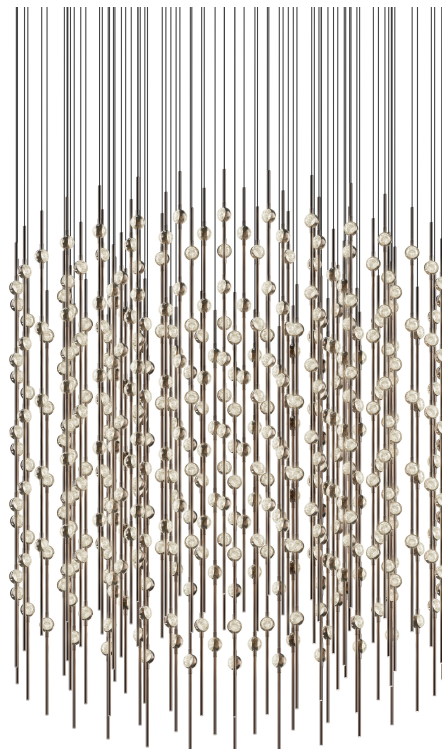

CONSTELLATION®

2172.33C-22

LED hubs connected in linear strands of various lengths are suspended to form dramatically powerful luminance within a vertical space. Available in a variety of sizes and configurations, with lens options of crystal facets or soft white, Constellation Andromeda can also be customized for your project.

FINISHES

Espresso Black

DIMENSIONS

Height: 47"

Width/Diameter: 48"

Minimum Height: 49"

Maximum Height: 167"

Canopy/Backplate: 48"

Hanging Type: 10' Adjustable Cord

Product Weight: 165lb

Sloped Ceiling Compatible: No

Living Finish: No

Uplight Only: No

Shade

ELECTRICAL

Bulb 1

Bulb Included: No

Max Wattage:

Bulb Quantity: 0

Dimmer Type: ELV, TRIAC, 0-10 VOLT

Gem Box Required (2"x3"): No

Dark Sky: No

CRI: 90

Color Temp.: 2200k

Lumens: 48500

Title 24: No

Field Serviceable: No

SHIPPING

Carton 1: 0" x 0" x 0"

Carton 1 Weight: 0lb

Shipping Method: Ground

Country of Origin: