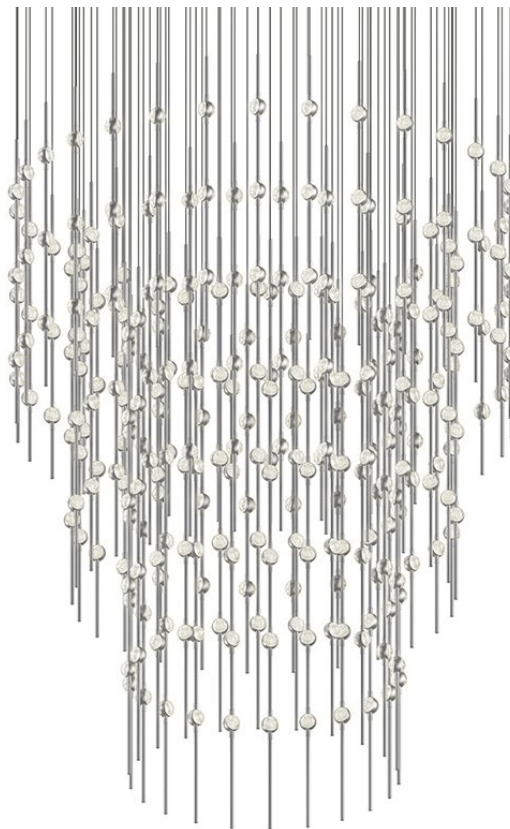

CONSTELLATION®

2174.13C-27

LED hubs connected in linear strands of various lengths are suspended to form dramatically powerful luminance within a vertical space. Available in a variety of sizes and configurations, with lens options of crystal facets or soft white, Constellation Andromeda can also be customized for your project.

FINISHES

SATIN NICKEL

DIMENSIONS

Height: 47"

Width/Diameter: 48"

Minimum Height: 49"

Maximum Height: 167"

Canopy/Backplate: 48"

Hanging Type: 10' Adjustable Cord

Product Weight: 130lb

Sloped Ceiling Compatible: No

Living Finish: No

Uplight Only: No

Shade

ELECTRICAL

Bulb 1

Bulb Included: No

Max Wattage: 408

Bulb Quantity: 204

Dimmer Type: ELV, TRIAC, 0-10 VOLT

Gem Box Required (2"x3"): No

Dark Sky: No

CRI: 90

Color Temp.: 2700k

Lumens: 28500

Title 24: No

Field Serviceable: No

SHIPPING

Carton 1: 0" x 0" x 0"

Carton 1 Weight: 0lb

Shipping Method: Ground

Country of Origin: