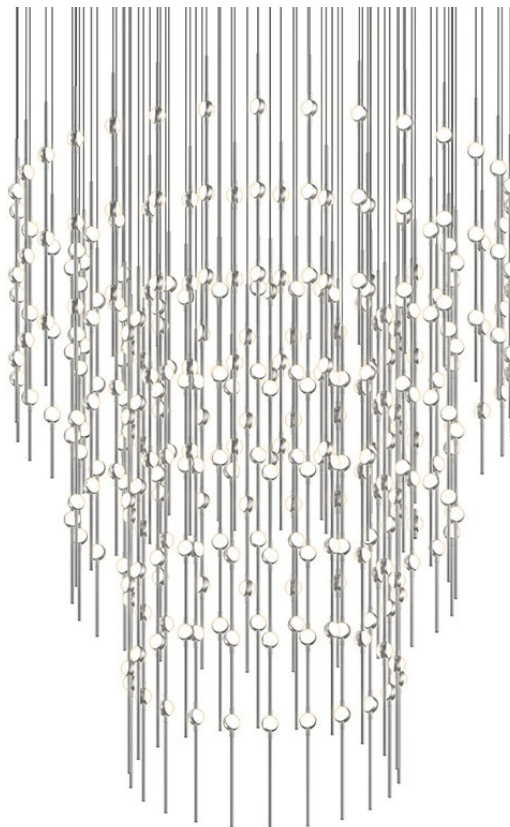

CONSTELLATION®

2174.13W-27

LED hubs connected in linear strands of various lengths are suspended to form dramatically powerful luminance within a vertical space. Available in a variety of sizes and configurations, with lens options of crystal facets or soft white, Constellation Andromeda can also be customized for your project.

FINISHES

SATIN NICKEL

DIMENSIONS

Height: 47"

Width/Diameter: 48"

Minimum Height: 49"

Maximum Height: 167"

Canopy/Backplate: 48"

Hanging Type: 10' Adjustable Cord

Product Weight: 130lb

Sloped Ceiling Compatible: No

Living Finish: No

Uplight Only: No

Shade

ELECTRICAL

Bulb 1

Bulb Included: No

Max Wattage: 408

Bulb Quantity: 204

Dimmer Type: ELV, TRIAC, 0-10 VOLT

Gem Box Required (2"x3"): No

Dark Sky: No

CRI: 90

Color Temp.: 2700k

Lumens: 23900

Title 24: No

Field Serviceable: No

SHIPPING

Carton 1: 0" x 0" x 0"

Carton 1 Weight: 0lb

Shipping Method: Ground

Country of Origin: