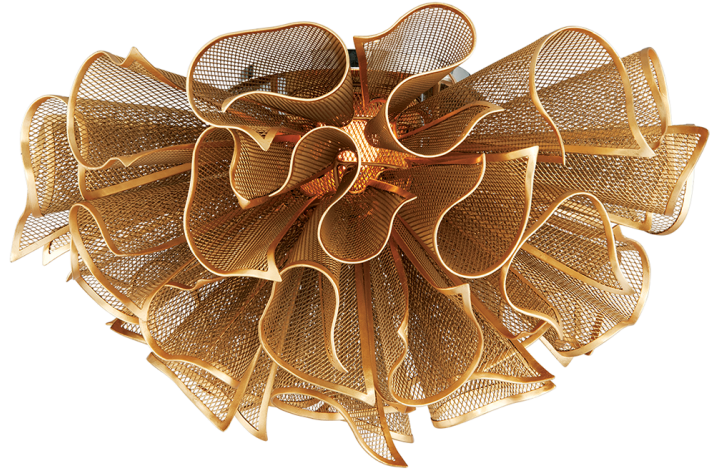

PULSE

218-31-GL

FINISHES

GOLD LEAF

DIMENSIONS

Height: 12.5"

Width/Diameter: 23.25"

Product Weight: 17.64lb

Sloped Ceiling Compatible: No

Living Finish: No

Uplight Only: No

Shade

ELECTRICAL

Bulb 1

Bulb Included: No

Socket: E12 Candelabra Base

Bulb Type: B11

Max Wattage: 40

Bulb Quantity: 5

Gem Box Required (2"x3"): No

Dark Sky: No

SHIPPING

Carton 1: 31" x 31" x 22"

Carton 1 Weight: 55lb