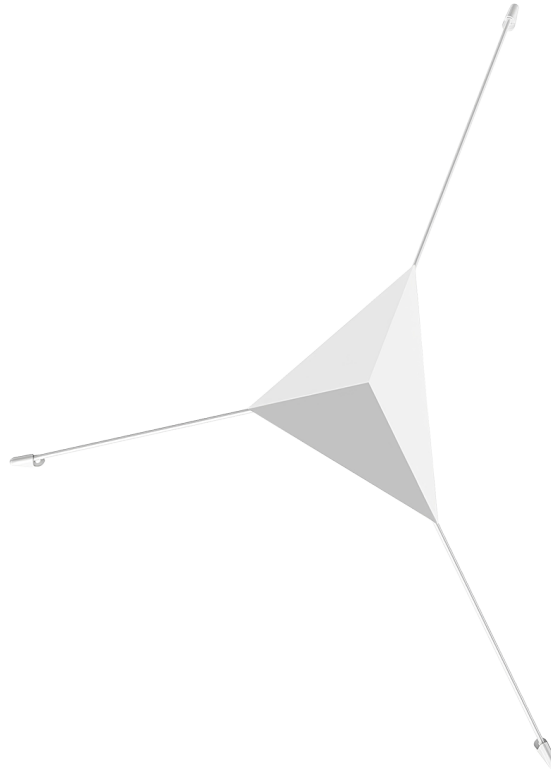

ABSTRACT™

2181.03-L

Indirect LED illumination is reflected on a wall or ceiling from a prism-shaped reflector that hovers over the surface on thin rods extended in tension from each of the three triangular corners. Reflectors are available in three sizes and can be arranged into a unique, abstract surface sculpture of illumination.

FINISHES

Satin White

DIMENSIONS / SPECS

Height: 25.5"
Width/Diameter: 41"
Canopy/Backplate: 1.75"
Product Weight: 7lb
Extension: 8.25"
Sloped Ceiling Compatible: No
Living Finish: No
Uplight Only: No

ELECTRICAL

Bulb 1
Bulb Included: No
Max Wattage: 11
Bulb Quantity: 1
Dimmer Type: ELV, TRIAC
Gem Box Required (2"x3"): No
Dark Sky: No
CRI: 90
Color Temp.: 3000k
Lumens: 710
Title 24: No
Field Serviceable: No

SHIPPING

Carton 1: 0" x 0" x 0"
Carton 1 Weight: 0lb
Shipping Method: Ground
Country of Origin: