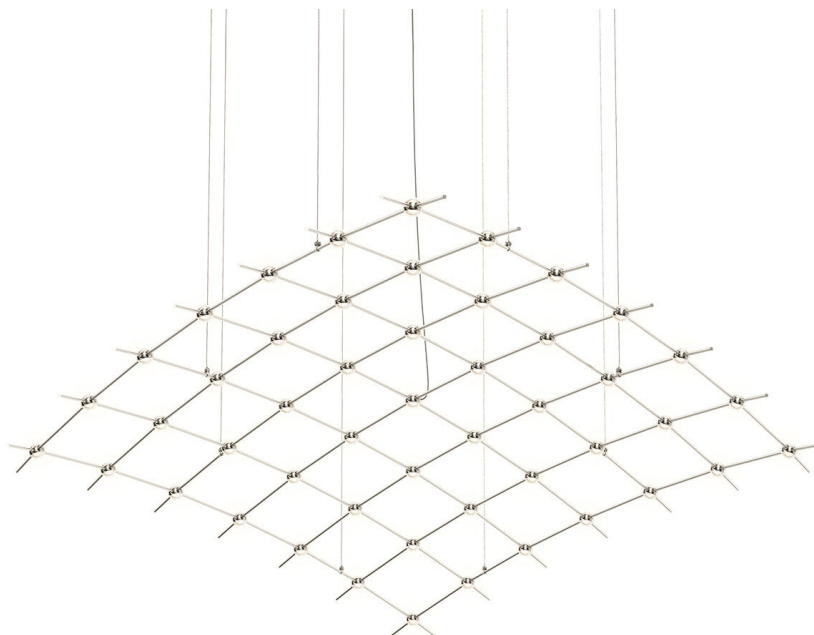

CONSTELLATION®

21Q13-RC7712-27

LED hubs connected in linear strands of various lengths are suspended to form dramatically powerful luminance within a vertical space. Available in a variety of sizes and configurations, with lens options of crystal facets or soft white, Constellation Andromeda can also be customized for your project.

FINISHES

SATIN NICKEL

Coastal Suitable Finish (EPM): No

DIMENSIONS

Height: 1.5"

Width/Diameter: 177"

Length: 73"

Maximum Height: 115.5"

Canopy/Backplate: 4.5"

Hanging Type: 10' Adjustable Cord/Cable

Product Weight: 8lb

Sloped Ceiling Compatible: No

Living Finish: No

Uplight Only: No

Shade

ELECTRICAL

Bulb 1

Bulb Included: No

Max Wattage: 98

Bulb Quantity: 49

Dimmer Type: ELV, TRIAC, 0-10 VOLT

Gem Box Required (2"x3"): No

Dark Sky: No

CRI: 90

Color Temp.: 2700k

Lumens: 7640

Title 24: No

Field Serviceable: No

SHIPPING

Carton 1: 0" x 0" x 0"

Carton 1 Weight: 0lb

Shipping Method: Ground

Country of Origin: