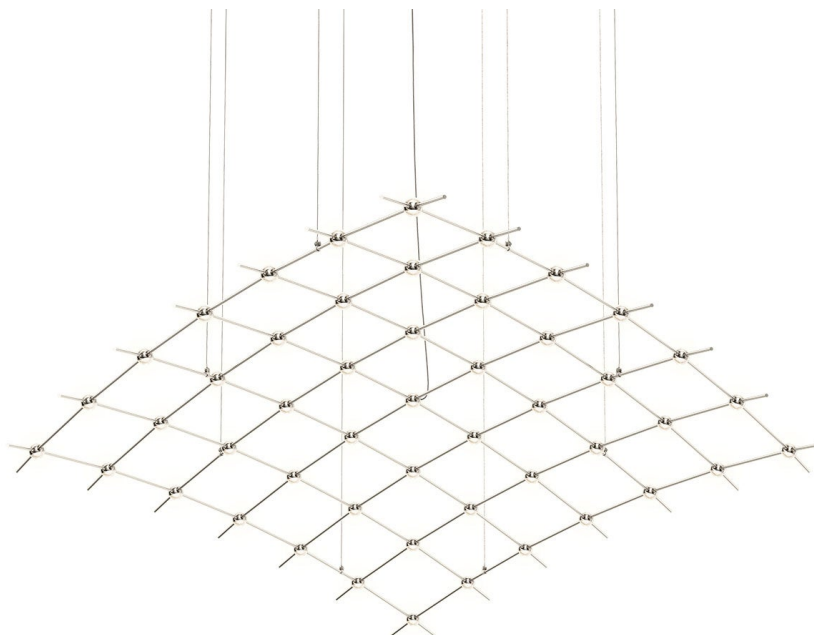

CONSTELLATION®

21Q13-RC7712-27

LED hubs connected in linear strands of various lengths are suspended to form dramatically powerful luminance within a vertical space. Available in a variety of sizes and configurations, with lens options of crystal facets or soft white, Constellation Andromeda can also be customized for your project.

FINISHES

SATIN NICKEL

DIMENSIONS

Height: 1.5"

Width/Diameter: 177"

Length: 73"

Maximum Height: 115.5"

Canopy/Backplate: 4.5"

Hanging Type: 10' Adjustable Cord/Cable

Product Weight: 8lb

Sloped Ceiling Compatible: No

Living Finish: No

Uplight Only: No

Shade

ELECTRICAL

Bulb 1

Bulb Included: No

Max Wattage: 98

Bulb Quantity: 49

Dimmer Type: ELV, TRIAC, 0-10 VOLT

Gem Box Required (2"x3"): No

Dark Sky: No

CRI: 90

Color Temp.: 2700k

Lumens: 7640

Title 24: No

Field Serviceable: No

SHIPPING

Carton 1: 0" x 0" x 0"

Carton 1 Weight: 0lb

Shipping Method: Ground

Country of Origin: