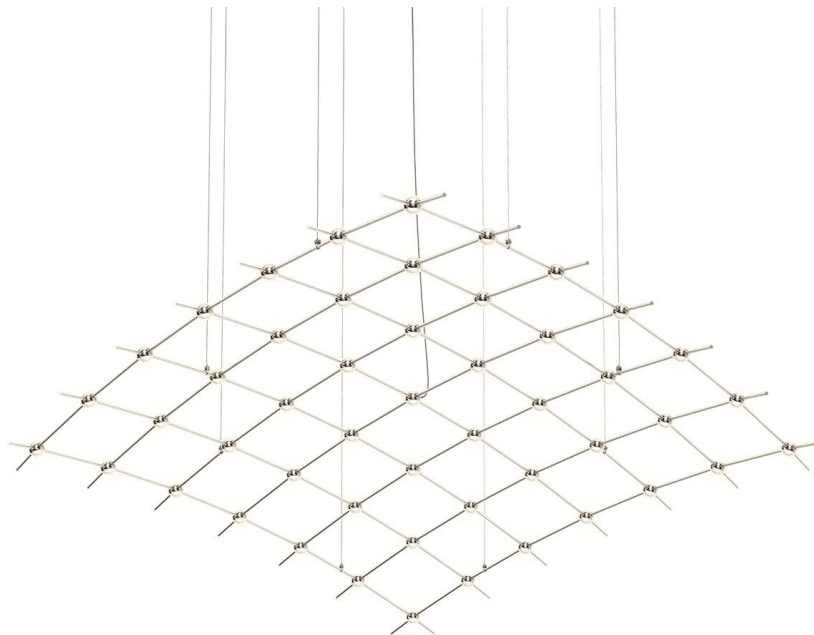

CONSTELLATION®

21Q13-RC7712

LED hubs connected in linear strands of various lengths are suspended to form dramatically powerful luminance within a vertical space. Available in a variety of sizes and configurations, with lens options of crystal facets or soft white, Constellation Andromeda can also be customized for your project.

FINISHES

SATIN NICKEL

DIMENSIONS

Height: 1.5"

Width/Diameter: 177"

Length: 73"

Maximum Height: 115.5"

Canopy/Backplate: 4.5"

Hanging Type: 10' Adjustable Cord/Cable

Product Weight: 8lb

Sloped Ceiling Compatible: No

Living Finish: No

Uplight Only: No

Shade

ELECTRICAL

Bulb 1

Bulb Included: No

Max Wattage: 98

Bulb Quantity: 1

Dimmer Type: ELV, TRIAC, 0-10 VOLT

Gem Box Required (2"x3"): No

Dark Sky: No

CRI: 90

Color Temp.: 3000k

Lumens: 8490

Title 24: No

Field Serviceable: No

SHIPPING

Carton 1: 0" x 0" x 0"

Carton 1 Weight: 0lb

Shipping Method: Ground

Country of Origin: