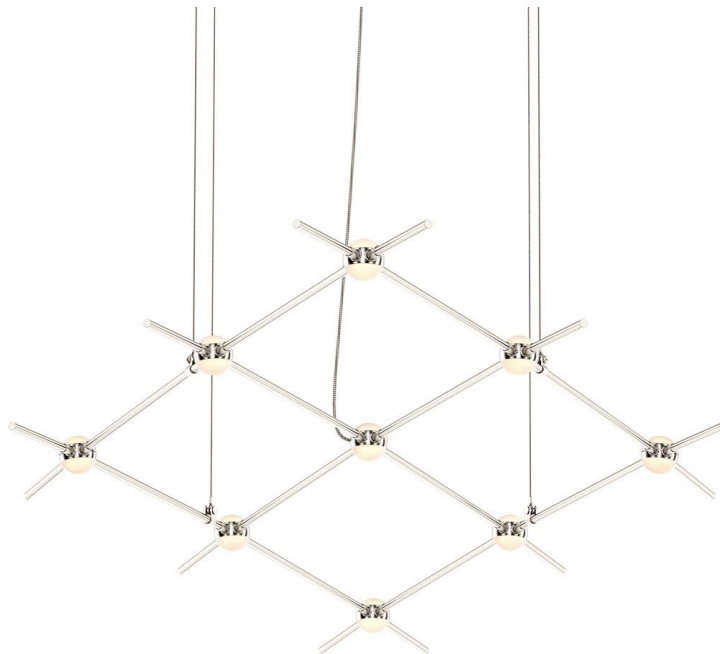

CONSTELLATION®

21Q13-RW3312-27

LED hubs connected in linear strands of various lengths are suspended to form dramatically powerful luminance within a vertical space. Available in a variety of sizes and configurations, with lens options of crystal facets or soft white, Constellation Andromeda can also be customized for your project.

FINISHES

SATIN NICKEL

DIMENSIONS

Height: 1.5"

Width/Diameter: 66.75"

Length: 28"

Maximum Height: 115.5"

Canopy/Backplate: 4.5"

Hanging Type: 10' Adjustable Cord/Cable

Product Weight: 8lb

Sloped Ceiling Compatible: No

Living Finish: No

Uplight Only: No

Shade

ELECTRICAL

Bulb 1

Bulb Included: No

Max Wattage: 18

Bulb Quantity: 9

Dimmer Type: ELV, TRIAC, 0-10 VOLT

Gem Box Required (2"x3"): No

Dark Sky: No

CRI: 90

Color Temp.: 2700k

Lumens: 1180

Title 24: No

Field Serviceable: No

SHIPPING

Carton 1: 0" x 0" x 0"

Carton 1 Weight: 0lb

Shipping Method: Ground

Country of Origin: