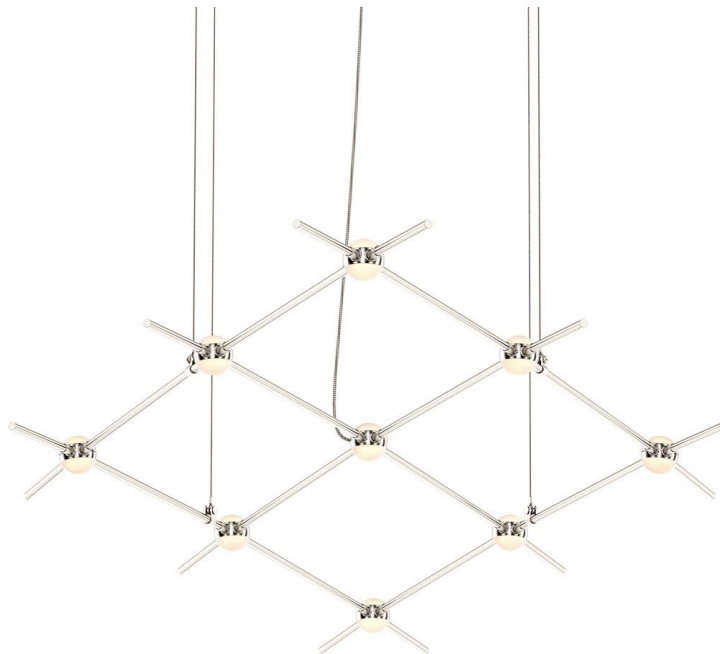

CONSTELLATION®

21Q13-RW3312-J20

LED hubs connected in linear strands of various lengths are suspended to form dramatically powerful luminance within a vertical space. Available in a variety of sizes and configurations, with lens options of crystal facets or soft white, Constellation Andromeda can also be customized for your project.

FINISHES

SATIN NICKEL

DIMENSIONS

Height: 1.5"

Width/Diameter: 66.75"

Length: 28"

Maximum Height: 235.5"

Canopy/Backplate: 4.5"

Hanging Type: 20' Adjustable Cord/Cable

Product Weight: 8lb

Sloped Ceiling Compatible: No

Living Finish: No

Uplight Only: No

Shade

ELECTRICAL

Bulb 1

Bulb Included: No

Max Wattage: 18

Bulb Quantity: 1

Dimmer Type: ELV, TRIAC, 0-10 VOLT

Gem Box Required (2"x3"): No

Dark Sky: No

CRI: 90

Color Temp.: 3000k

Lumens: 1560

Title 24: No

Field Serviceable: No

SHIPPING

Carton 1: 0" x 0" x 0"

Carton 1 Weight: 0lb

Shipping Method: Ground

Country of Origin: