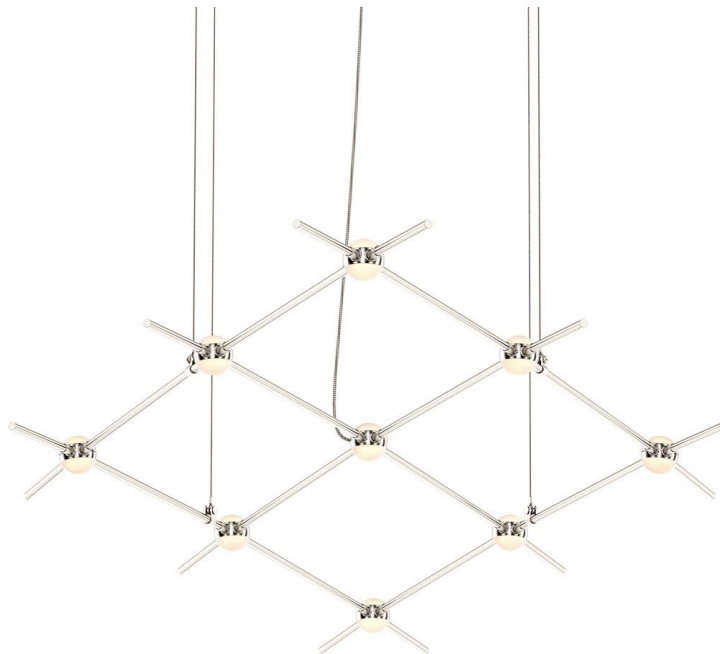

CONSTELLATION®

21Q13-RW3312

LED hubs connected in linear strands of various lengths are suspended to form dramatically powerful luminance within a vertical space. Available in a variety of sizes and configurations, with lens options of crystal facets or soft white, Constellation Andromeda can also be customized for your project.

FINISHES

SATIN NICKEL

DIMENSIONS

Height: 1.5"

Width/Diameter: 66.75"

Length: 28"

Maximum Height: 115.5"

Canopy/Backplate: 4.5"

Hanging Type: 10' Adjustable Cord/Cable

Product Weight: 8lb

Sloped Ceiling Compatible: No

Living Finish: No

Uplight Only: No

Shade

ELECTRICAL

Bulb 1

Bulb Included: No

Max Wattage: 18

Bulb Quantity: 1

Dimmer Type: ELV, TRIAC, 0-10 VOLT

Gem Box Required (2"x3"): No

Dark Sky: No

CRI: 90

Color Temp.: 3000k

Lumens: 1560

Title 24: No

Field Serviceable: No

SHIPPING

Carton 1: 0" x 0" x 0"

Carton 1 Weight: 0lb

Shipping Method: Ground

Country of Origin: