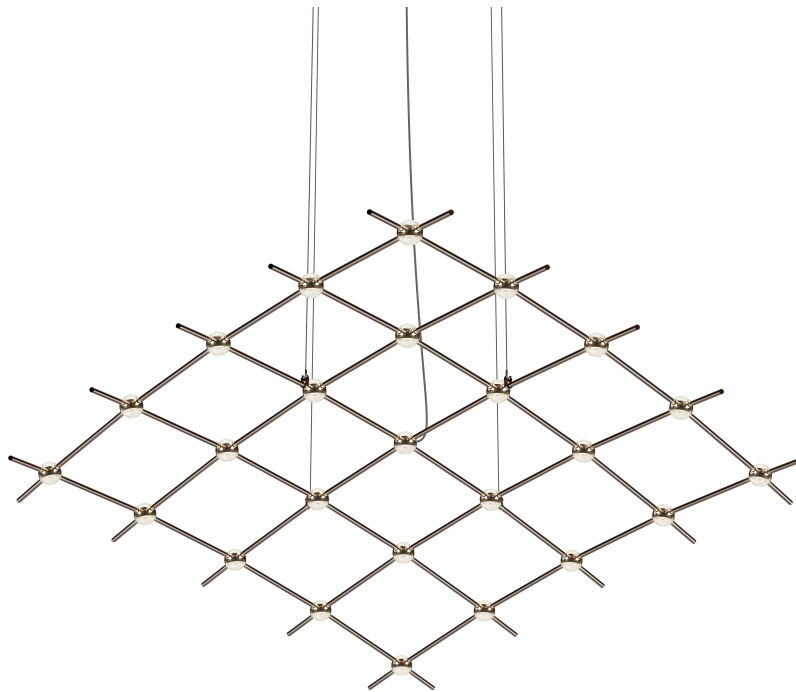

CONSTELLATION®

21Q33-RC5512-22

LED hubs connected in linear strands of various lengths are suspended to form dramatically powerful luminance within a vertical space. Available in a variety of sizes and configurations, with lens options of crystal facets or soft white, Constellation Andromeda can also be customized for your project.

FINISHES

Espresso Black

DIMENSIONS

Height: 1.5"

Width/Diameter: 121.75"

Length: 50.5"

Canopy/Backplate: 4.5"

Hanging Type: 10' Adjustable Cord/Cable

Product Weight: 8lb

Sloped Ceiling Compatible: No

Living Finish: No

Uplight Only: No

Shade

ELECTRICAL

Bulb 1

Bulb Included: No

Max Wattage:

Bulb Quantity: 0

Dimmer Type: ELV, TRIAC, 0-10 VOLT

Gem Box Required (2"x3"): No

Dark Sky: No

CRI: 90

Color Temp.: 2200k

Lumens: 3280

Title 24: No

Field Serviceable: No

SHIPPING

Carton 1: 0" x 0" x 0"

Carton 1 Weight: 0lb

Shipping Method: Ground

Country of Origin: