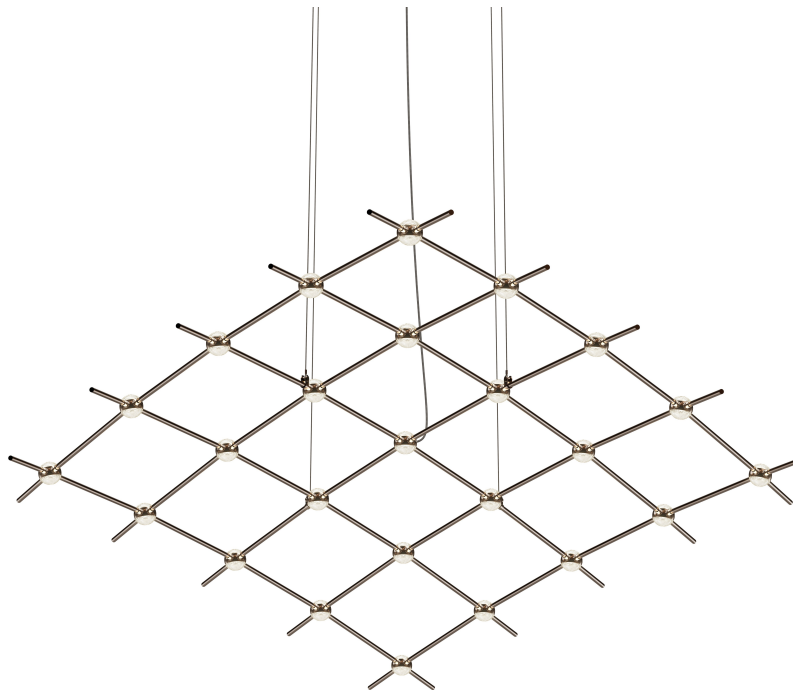

CONSTELLATION®

21Q33-RC5512-27

LED hubs connected in linear strands of various lengths are suspended to form dramatically powerful luminance within a vertical space. Available in a variety of sizes and configurations, with lens options of crystal facets or soft white, Constellation Andromeda can also be customized for your project.

FINISHES

Espresso Black

DIMENSIONS

Height: 1.5"

Width/Diameter: 121.75"

Length: 50.5"

Canopy/Backplate: 4.5"

Hanging Type: 10' Adjustable Cord/Cable

Product Weight: 8lb

Sloped Ceiling Compatible: No

Living Finish: No

Uplight Only: No

Shade

ELECTRICAL

Bulb 1

Bulb Included: No

Max Wattage:

Bulb Quantity: 0

Dimmer Type: ELV, TRIAC, 0-10 VOLT

Gem Box Required (2"x3"): No

Dark Sky: No

CRI: 90

Color Temp.: 2700k

Lumens: 3280

Title 24: No

Field Serviceable: No

SHIPPING

Carton 1: 0" x 0" x 0"

Carton 1 Weight: 0lb

Shipping Method: Ground

Country of Origin: