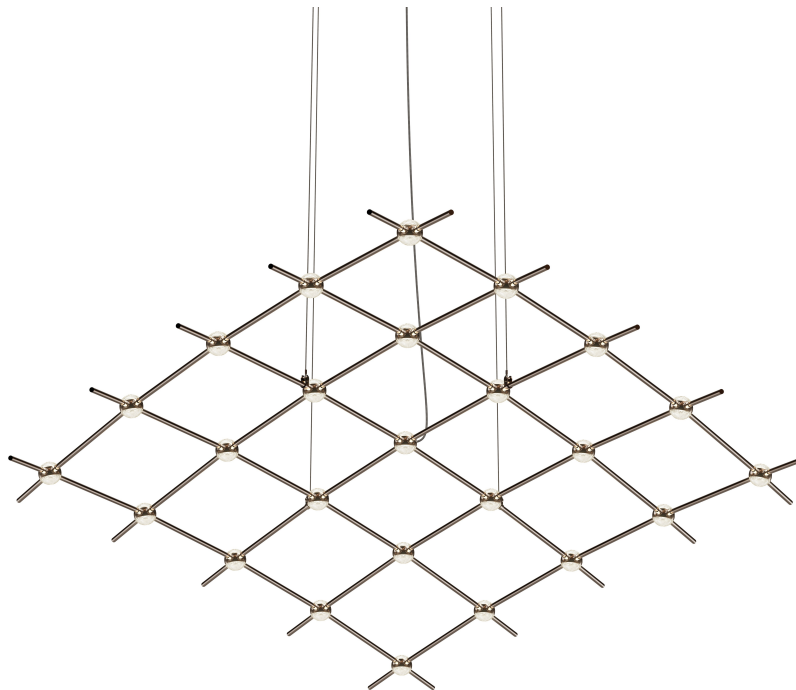

CONSTELLATION®

21Q33-RC5512

LED hubs connected in linear strands of various lengths are suspended to form dramatically powerful luminance within a vertical space. Available in a variety of sizes and configurations, with lens options of crystal facets or soft white, Constellation Andromeda can also be customized for your project.

FINISHES

Espresso Black

DIMENSIONS

Height: 1.5"

Width/Diameter: 121.75"

Length: 50.5"

Canopy/Backplate: 4.5"

Hanging Type: 10' Adjustable Cord/Cable

Product Weight: 8lb

Sloped Ceiling Compatible: No

Living Finish: No

Uplight Only: No

Shade

ELECTRICAL

Bulb 1

Bulb Included: No

Max Wattage:

Bulb Quantity: 0

Dimmer Type: ELV, TRIAC, 0-10 VOLT

Gem Box Required (2"x3"): No

Dark Sky: No

CRI: 90

Color Temp.: 3000k

Lumens: 3280

Title 24: No

Field Serviceable: No

SHIPPING

Carton 1: 0" x 0" x 0"

Carton 1 Weight: 0lb

Shipping Method: Ground

Country of Origin: