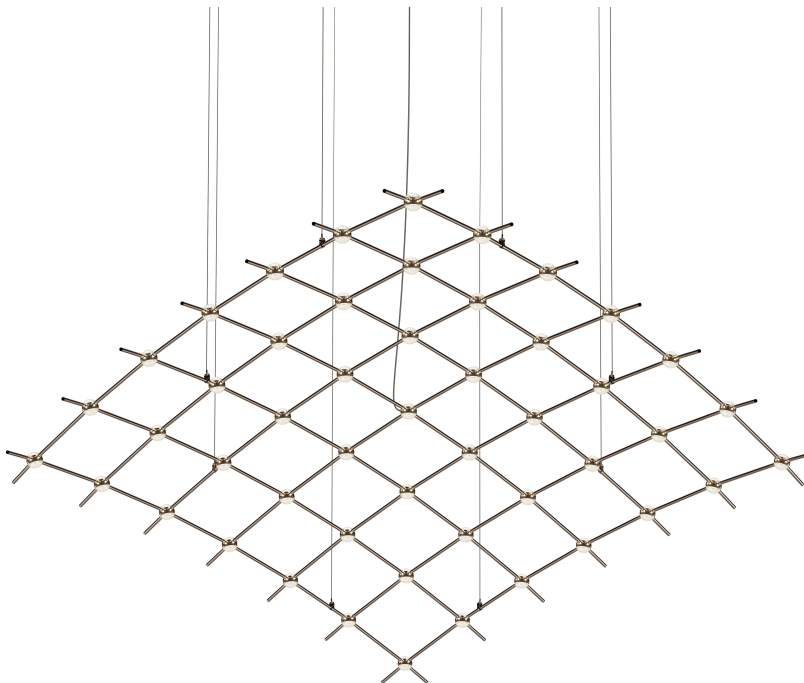

CONSTELLATION®

21Q33-RC7712-22

LED hubs connected in linear strands of various lengths are suspended to form dramatically powerful luminance within a vertical space. Available in a variety of sizes and configurations, with lens options of crystal facets or soft white, Constellation Andromeda can also be customized for your project.

FINISHES

Espresso Black

DIMENSIONS

Height: 1.5"

Width/Diameter: 177"

Length: 73"

Canopy/Backplate: 4.5"

Hanging Type: 10' Adjustable Cord/Cable

Product Weight: 8lb

Sloped Ceiling Compatible: No

Living Finish: No

Uplight Only: No

Shade

ELECTRICAL

Bulb 1

Bulb Included: No

Max Wattage:

Bulb Quantity: 0

Dimmer Type: ELV, TRIAC, 0-10 VOLT

Gem Box Required (2"x3"): No

Dark Sky: No

CRI: 90

Color Temp.: 2200k

Lumens: 8490

Title 24: No

Field Serviceable: No

SHIPPING

Carton 1: 0" x 0" x 0"

Carton 1 Weight: 0lb

Shipping Method: Ground

Country of Origin: