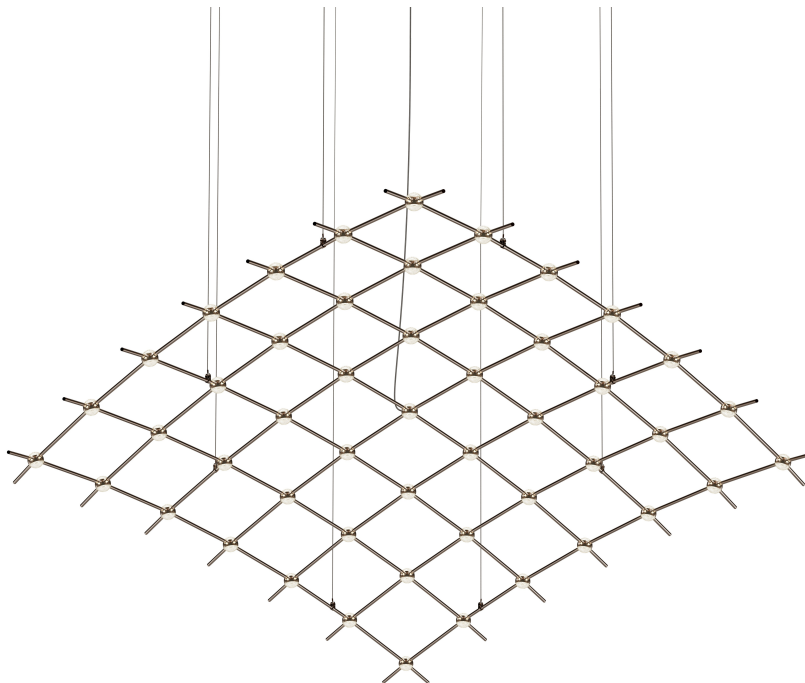

CONSTELLATION®

21Q33-RC7712-27

LED hubs connected in linear strands of various lengths are suspended to form dramatically powerful luminance within a vertical space. Available in a variety of sizes and configurations, with lens options of crystal facets or soft white, Constellation Andromeda can also be customized for your project.

FINISHES

Espresso Black

DIMENSIONS

Height: 1.5"

Width/Diameter: 177"

Length: 73"

Canopy/Backplate: 4.5"

Hanging Type: 10' Adjustable Cord/Cable

Product Weight: 8lb

Sloped Ceiling Compatible: No

Living Finish: No

Uplight Only: No

Shade

ELECTRICAL

Bulb 1

Bulb Included: No

Max Wattage:

Bulb Quantity: 0

Dimmer Type: ELV, TRIAC, 0-10 VOLT

Gem Box Required (2"x3"): No

Dark Sky: No

CRI: 90

Color Temp.: 2700k

Lumens: 8490

Title 24: No

Field Serviceable: No

SHIPPING

Carton 1: 0" x 0" x 0"

Carton 1 Weight: 0lb

Shipping Method: Ground

Country of Origin: