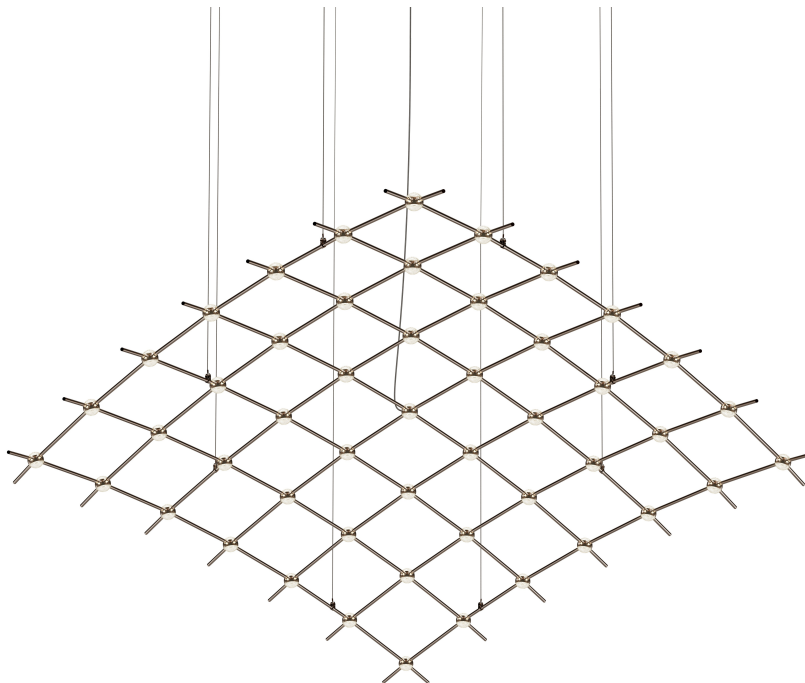

CONSTELLATION®

21Q33-RC7712

LED hubs connected in linear strands of various lengths are suspended to form dramatically powerful luminance within a vertical space. Available in a variety of sizes and configurations, with lens options of crystal facets or soft white, Constellation Andromeda can also be customized for your project.

FINISHES

Espresso Black

DIMENSIONS

Height: 1.5"

Width/Diameter: 177"

Length: 73"

Canopy/Backplate: 4.5"

Hanging Type: 10' Adjustable Cord/Cable

Product Weight: 8lb

Sloped Ceiling Compatible: No

Living Finish: No

Uplight Only: No

Shade

ELECTRICAL

Bulb 1

Bulb Included: No

Max Wattage:

Bulb Quantity: 0

Dimmer Type: ELV, TRIAC, 0-10 VOLT

Gem Box Required (2"x3"): No

Dark Sky: No

CRI: 90

Color Temp.: 3000k

Lumens: 8490

Title 24: No

Field Serviceable: No

SHIPPING

Carton 1: 0" x 0" x 0"

Carton 1 Weight: 0lb

Shipping Method: Ground

Country of Origin: