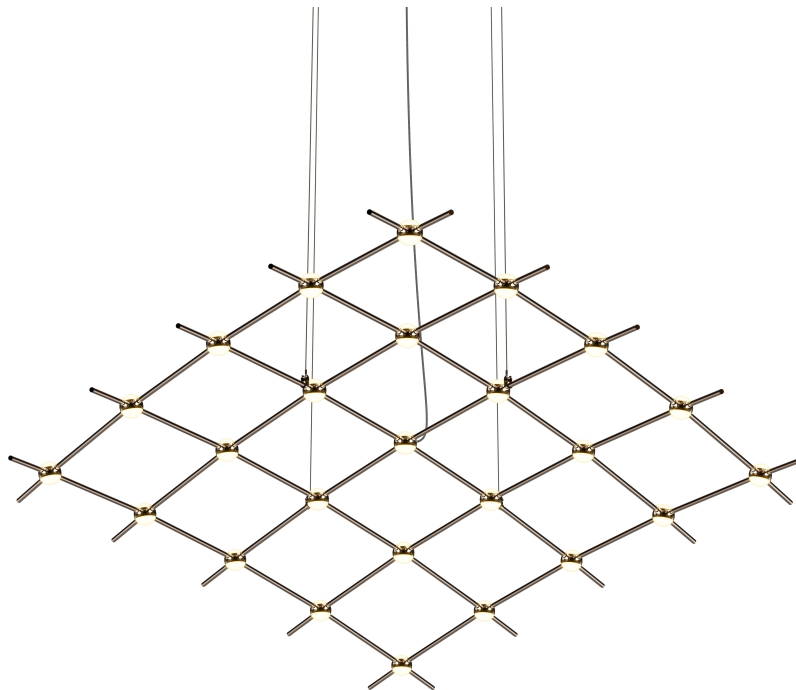

CONSTELLATION®

21Q33-RW5512-22

LED hubs connected in linear strands of various lengths are suspended to form dramatically powerful luminance within a vertical space. Available in a variety of sizes and configurations, with lens options of crystal facets or soft white, Constellation Andromeda can also be customized for your project.

FINISHES

Espresso Black

DIMENSIONS

Height: 1.5"

Width/Diameter: 121.75"

Length: 50.5"

Canopy/Backplate: 4.5"

Hanging Type: 10' Adjustable Cord/Cable

Product Weight: 8lb

Sloped Ceiling Compatible: No

Living Finish: No

Uplight Only: No

Shade

ELECTRICAL

Bulb 1

Bulb Included: No

Max Wattage:

Bulb Quantity: 0

Dimmer Type: ELV, TRIAC, 0-10 VOLT

Gem Box Required (2"x3"): No

Dark Sky: No

CRI: 90

Color Temp.: 2200k

Lumens: 3280

Title 24: No

Field Serviceable: No

SHIPPING

Carton 1: 0" x 0" x 0"

Carton 1 Weight: 0lb

Shipping Method: Ground

Country of Origin: