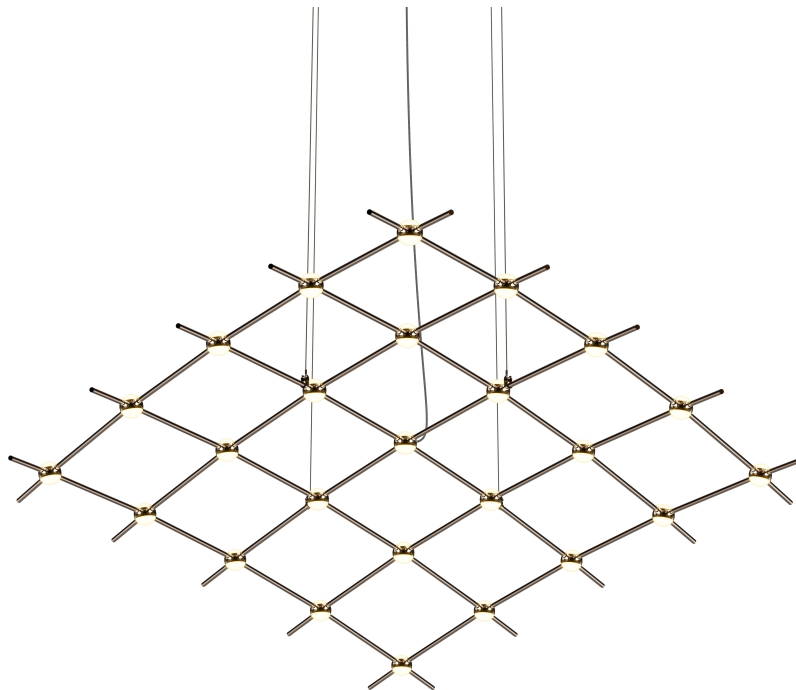

CONSTELLATION®

21Q33-RW5512-27

LED hubs connected in linear strands of various lengths are suspended to form dramatically powerful luminance within a vertical space. Available in a variety of sizes and configurations, with lens options of crystal facets or soft white, Constellation Andromeda can also be customized for your project.

FINISHES

Espresso Black

DIMENSIONS

Height: 1.5"

Width/Diameter: 121.75"

Length: 50.5"

Canopy/Backplate: 4.5"

Hanging Type: 10' Adjustable Cord/Cable

Product Weight: 8lb

Sloped Ceiling Compatible: No

Living Finish: No

Uplight Only: No

Shade

ELECTRICAL

Bulb 1

Bulb Included: No

Max Wattage:

Bulb Quantity: 0

Dimmer Type: ELV, TRIAC, 0-10 VOLT

Gem Box Required (2"x3"): No

Dark Sky: No

CRI: 90

Color Temp.: 2700k

Lumens: 3280

Title 24: No

Field Serviceable: No

SHIPPING

Carton 1: 0" x 0" x 0"

Carton 1 Weight: 0lb

Shipping Method: Ground

Country of Origin: