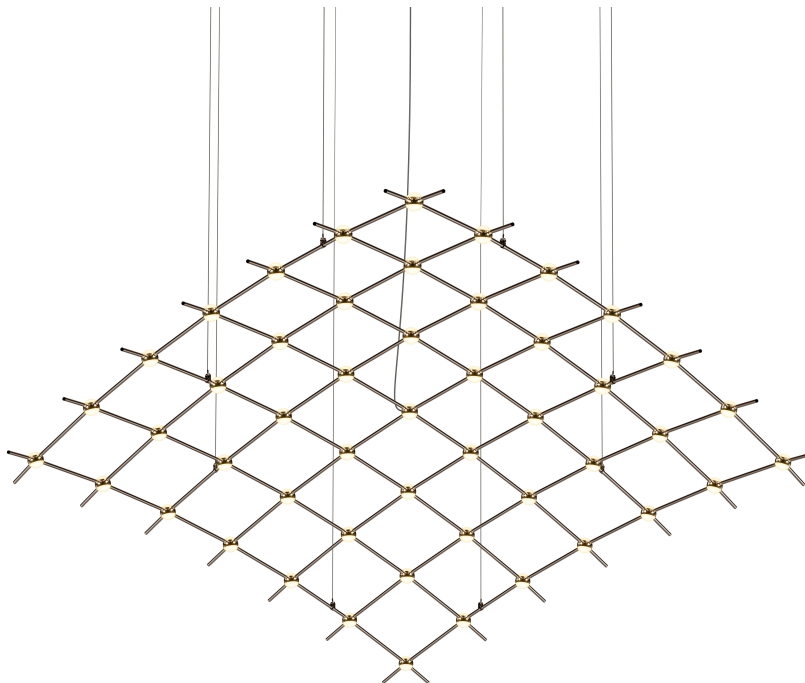

CONSTELLATION®

21Q33-RW7712-22

LED hubs connected in linear strands of various lengths are suspended to form dramatically powerful luminance within a vertical space. Available in a variety of sizes and configurations, with lens options of crystal facets or soft white, Constellation Andromeda can also be customized for your project.

FINISHES

Espresso Black

Coastal Suitable Finish (EPM): No

DIMENSIONS

Height: 1.5"

Width/Diameter: 177"

Length: 73"

Canopy/Backplate: 4.5"

Hanging Type: 10' Adjustable Cord/Cable

Product Weight: 8lb

Sloped Ceiling Compatible: No

Living Finish: No

Uplight Only: No

Shade

ELECTRICAL

Bulb 1

Bulb Included: No

Max Wattage:

Bulb Quantity: 0

Dimmer Type: ELV, TRIAC, 0-10 VOLT

Gem Box Required (2"x3"): No

Dark Sky: No

CRI: 90

Color Temp.: 2200k

Lumens: 8490

Title 24: No

Field Serviceable: No

SHIPPING

Carton 1: 0" x 0" x 0"

Carton 1 Weight: 0lb

Shipping Method: Ground

Country of Origin: