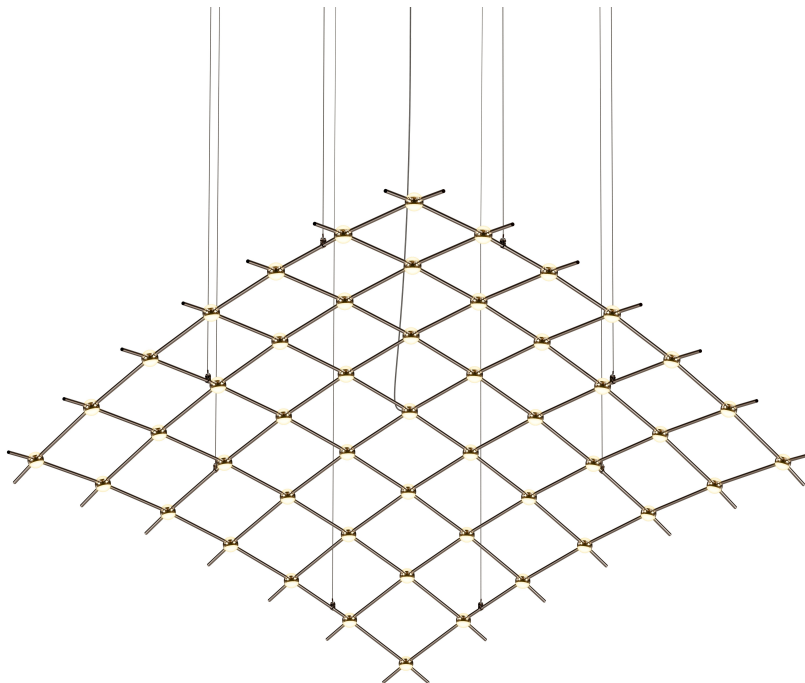

CONSTELLATION®

21Q33-RW7712-22

LED hubs connected in linear strands of various lengths are suspended to form dramatically powerful luminance within a vertical space. Available in a variety of sizes and configurations, with lens options of crystal facets or soft white, Constellation Andromeda can also be customized for your project.

FINISHES

Espresso Black

DIMENSIONS

Height: 1.5"

Width/Diameter: 177"

Length: 73"

Canopy/Backplate: 4.5"

Hanging Type: 10' Adjustable Cord/Cable

Product Weight: 8lb

Sloped Ceiling Compatible: No

Living Finish: No

Uplight Only: No

Shade

ELECTRICAL

Bulb 1

Bulb Included: No

Max Wattage:

Bulb Quantity: 0

Dimmer Type: ELV, TRIAC, 0-10 VOLT

Gem Box Required (2"x3"): No

Dark Sky: No

CRI: 90

Color Temp.: 2200k

Lumens: 8490

Title 24: No

Field Serviceable: No

SHIPPING

Carton 1: 0" x 0" x 0"

Carton 1 Weight: 0lb

Shipping Method: Ground

Country of Origin: