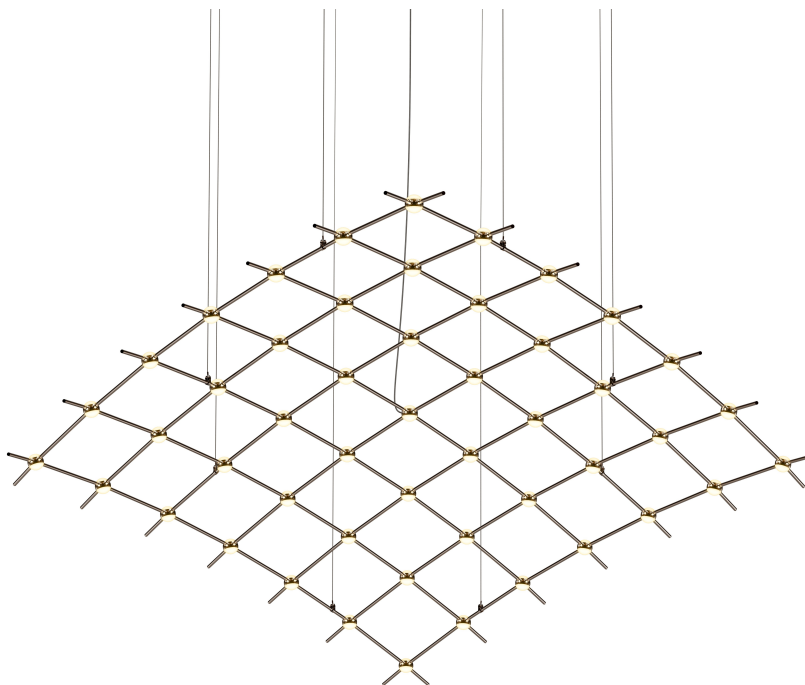

CONSTELLATION®

21Q33-RW7712-27

LED hubs connected in linear strands of various lengths are suspended to form dramatically powerful luminance within a vertical space. Available in a variety of sizes and configurations, with lens options of crystal facets or soft white, Constellation Andromeda can also be customized for your project.

FINISHES

Espresso Black

Coastal Suitable Finish (EPM): No

DIMENSIONS

Height: 1.5"

Width/Diameter: 177"

Length: 73"

Canopy/Backplate: 4.5"

Hanging Type: 10' Adjustable Cord/Cable

Product Weight: 8lb

Sloped Ceiling Compatible: No

Living Finish: No

Uplight Only: No

Shade

ELECTRICAL

Bulb 1

Bulb Included: No

Max Wattage:

Bulb Quantity: 0

Dimmer Type: ELV, TRIAC, 0-10 VOLT

Gem Box Required (2"x3"): No

Dark Sky: No

CRI: 90

Color Temp.: 2700k

Lumens: 8490

Title 24: No

Field Serviceable: No

SHIPPING

Carton 1: 0" x 0" x 0"

Carton 1 Weight: 0lb

Shipping Method: Ground

Country of Origin: