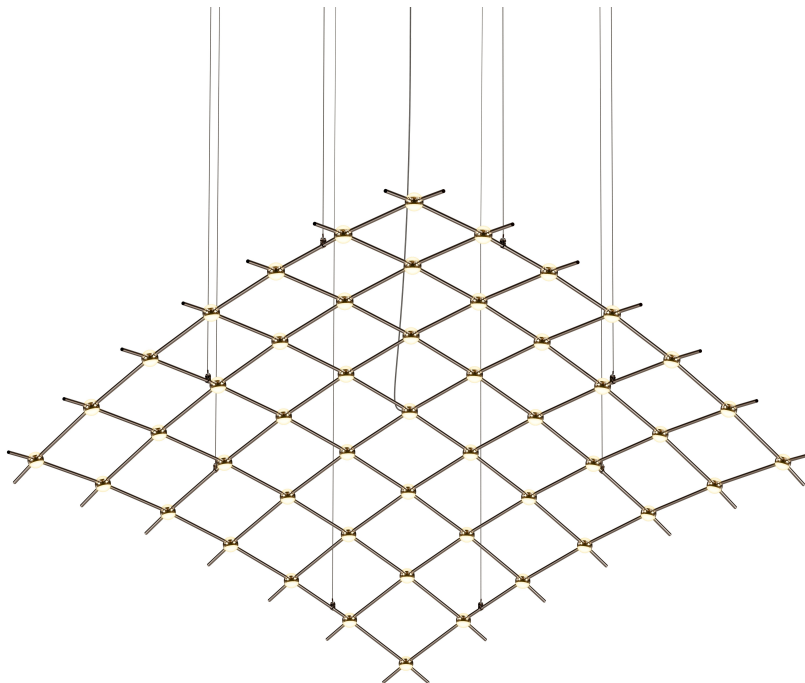

CONSTELLATION®

21Q33-RW7712-27

LED hubs connected in linear strands of various lengths are suspended to form dramatically powerful luminance within a vertical space. Available in a variety of sizes and configurations, with lens options of crystal facets or soft white, Constellation Andromeda can also be customized for your project.

FINISHES

Espresso Black

DIMENSIONS

Height: 1.5"

Width/Diameter: 177"

Length: 73"

Canopy/Backplate: 4.5"

Hanging Type: 10' Adjustable Cord/Cable

Product Weight: 8lb

Sloped Ceiling Compatible: No

Living Finish: No

Uplight Only: No

Shade

ELECTRICAL

Bulb 1

Bulb Included: No

Max Wattage:

Bulb Quantity: 0

Dimmer Type: ELV, TRIAC, 0-10 VOLT

Gem Box Required (2"x3"): No

Dark Sky: No

CRI: 90

Color Temp.: 2700k

Lumens: 8490

Title 24: No

Field Serviceable: No

SHIPPING

Carton 1: 0" x 0" x 0"

Carton 1 Weight: 0lb

Shipping Method: Ground

Country of Origin: