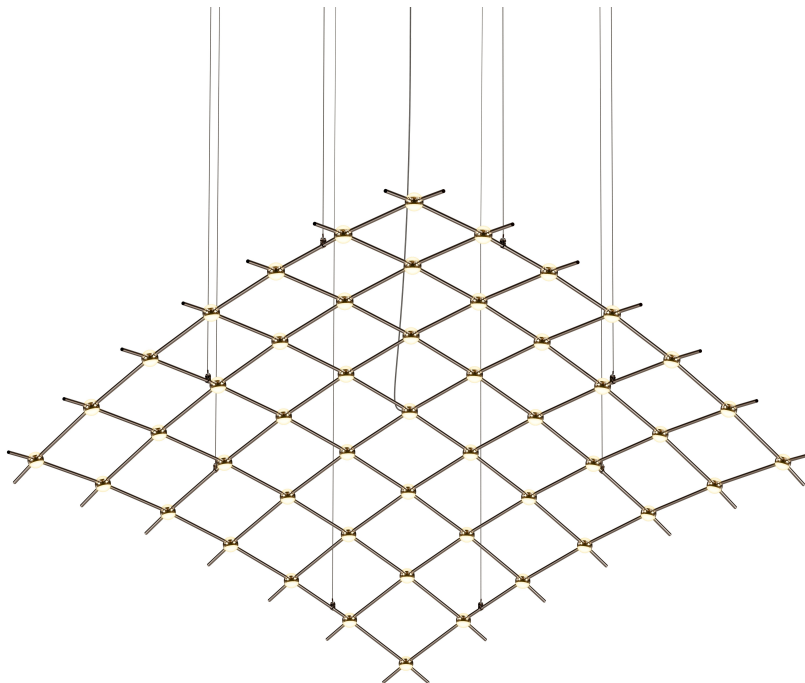

CONSTELLATION®

21Q33-RW7712

LED hubs connected in linear strands of various lengths are suspended to form dramatically powerful luminance within a vertical space. Available in a variety of sizes and configurations, with lens options of crystal facets or soft white, Constellation Andromeda can also be customized for your project.

FINISHES

Espresso Black

DIMENSIONS

Height: 1.5"

Width/Diameter: 177"

Length: 73"

Canopy/Backplate: 4.5"

Hanging Type: 10' Adjustable Cord/Cable

Product Weight: 8lb

Sloped Ceiling Compatible: No

Living Finish: No

Uplight Only: No

Shade

ELECTRICAL

Bulb 1

Bulb Included: No

Max Wattage:

Bulb Quantity: 0

Dimmer Type: ELV, TRIAC, 0-10 VOLT

Gem Box Required (2"x3"): No

Dark Sky: No

CRI: 90

Color Temp.: 3000k

Lumens: 8490

Title 24: No

Field Serviceable: No

SHIPPING

Carton 1: 0" x 0" x 0"

Carton 1 Weight: 0lb

Shipping Method: Ground

Country of Origin: