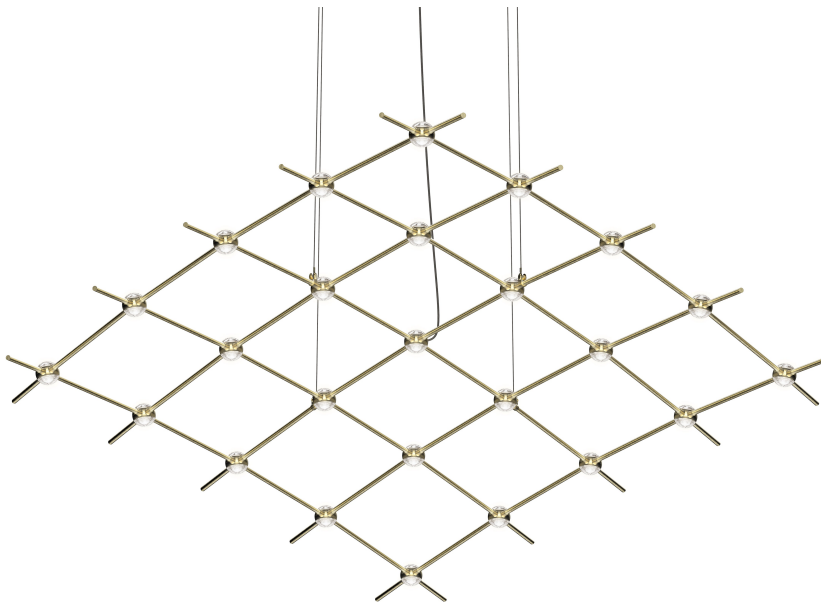

CONSTELLATION®

21Q38-RC5512-27

LED hubs connected in linear strands of various lengths are suspended to form dramatically powerful luminance within a vertical space. Available in a variety of sizes and configurations, with lens options of crystal facets or soft white, Constellation Andromeda can also be customized for your project.

FINISHES

SATIN BRASS

Coastal Suitable Finish (EPM): No

DIMENSIONS

Height: 1.5"

Width/Diameter: 121.75"

Length: 50.5"

Canopy/Backplate: 4.5"

Hanging Type: 10' Adjustable Cord/Cable

Product Weight: 8lb

Sloped Ceiling Compatible: No

Living Finish: No

Uplight Only: No

Shade

ELECTRICAL

Bulb 1

Bulb Included: No

Max Wattage: 50

Bulb Quantity: 25

Dimmer Type: ELV, TRIAC, 0-10 VOLT

Gem Box Required (2"x3"): No

Dark Sky: No

CRI: 90

Color Temp.: 2700k

Lumens: 3900

Title 24: No

Field Serviceable: No

SHIPPING

Carton 1: 0" x 0" x 0"

Carton 1 Weight: 0lb

Shipping Method: Ground

Country of Origin: