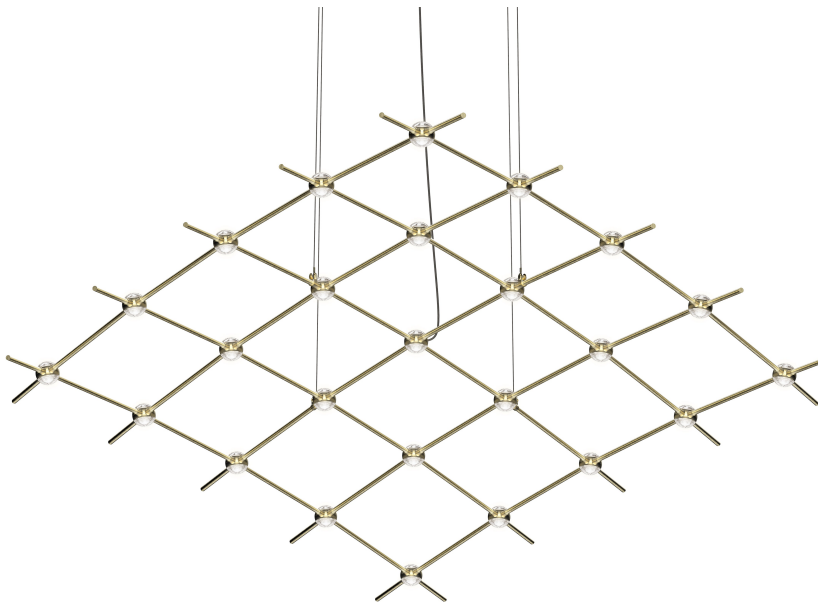

CONSTELLATION®

21Q38-RC5512-27

LED hubs connected in linear strands of various lengths are suspended to form dramatically powerful luminance within a vertical space. Available in a variety of sizes and configurations, with lens options of crystal facets or soft white, Constellation Andromeda can also be customized for your project.

FINISHES

SATIN BRASS

DIMENSIONS

Height: 1.5"

Width/Diameter: 121.75"

Length: 50.5"

Canopy/Backplate: 4.5"

Hanging Type: 10' Adjustable Cord/Cable

Product Weight: 8lb

Sloped Ceiling Compatible: No

Living Finish: No

Uplight Only: No

Shade

ELECTRICAL

Bulb 1

Bulb Included: No

Max Wattage: 50

Bulb Quantity: 25

Dimmer Type: ELV, TRIAC, 0-10 VOLT

Gem Box Required (2"x3"): No

Dark Sky: No

CRI: 90

Color Temp.: 2700k

Lumens: 3900

Title 24: No

Field Serviceable: No

SHIPPING

Carton 1: 0" x 0" x 0"

Carton 1 Weight: 0lb

Shipping Method: Ground

Country of Origin: