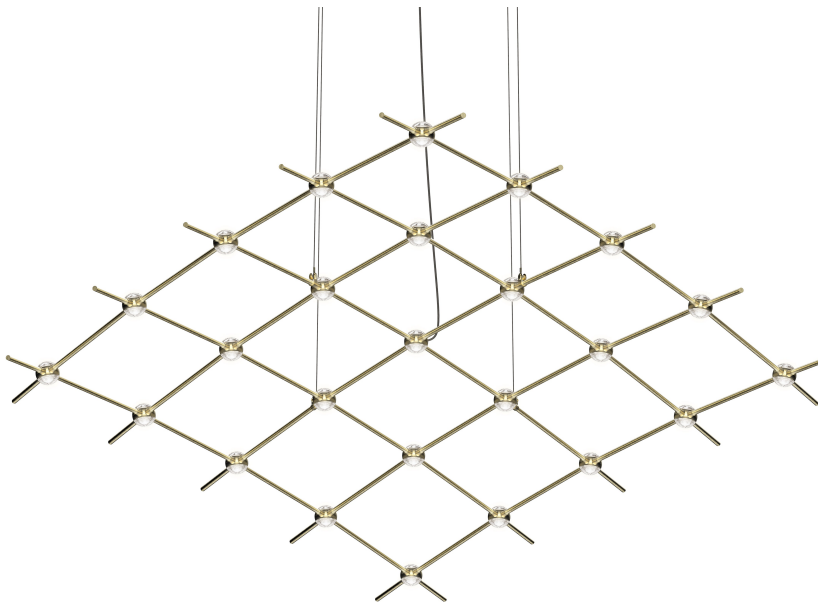

CONSTELLATION®

21Q38-RC5512

LED hubs connected in linear strands of various lengths are suspended to form dramatically powerful luminance within a vertical space. Available in a variety of sizes and configurations, with lens options of crystal facets or soft white, Constellation Andromeda can also be customized for your project.

FINISHES

SATIN BRASS

DIMENSIONS

Height: 1.5"

Width/Diameter: 121.75"

Length: 50.5"

Canopy/Backplate: 4.5"

Hanging Type: 10' Adjustable Cord/Cable

Product Weight: 8lb

Sloped Ceiling Compatible: No

Living Finish: No

Uplight Only: No

Shade

ELECTRICAL

Bulb 1

Bulb Included: No

Max Wattage: 50

Bulb Quantity: 25

Dimmer Type: ELV, TRIAC, 0-10 VOLT

Gem Box Required (2"x3"): No

Dark Sky: No

CRI: 90

Color Temp.: 3000k

Lumens: 4330

Title 24: No

Field Serviceable: No

SHIPPING

Carton 1: 0" x 0" x 0"

Carton 1 Weight: 0lb

Shipping Method: Ground

Country of Origin: