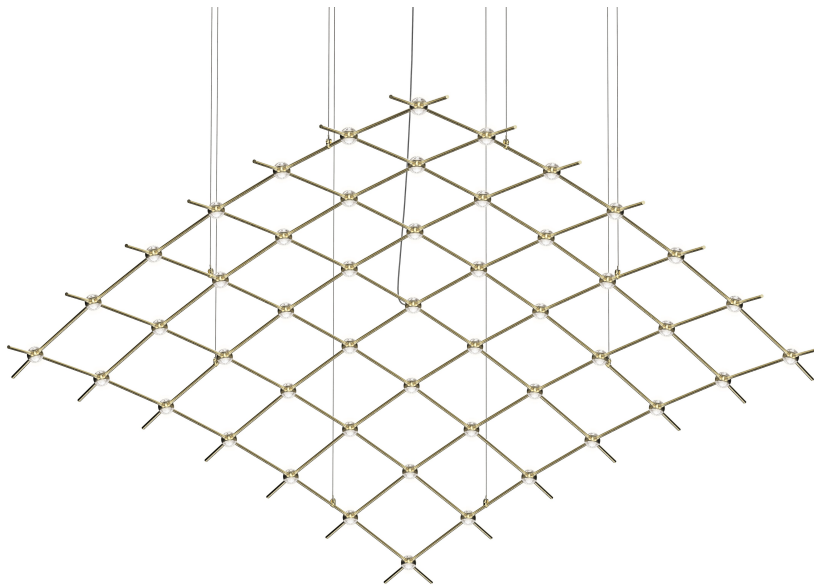

CONSTELLATION®

21Q38-RC7712-27

LED hubs connected in linear strands of various lengths are suspended to form dramatically powerful luminance within a vertical space. Available in a variety of sizes and configurations, with lens options of crystal facets or soft white, Constellation Andromeda can also be customized for your project.

FINISHES

SATIN BRASS

DIMENSIONS

Height: 1.5"

Width/Diameter: 177"

Length: 73"

Canopy/Backplate: 4.5"

Hanging Type: 10' Adjustable Cord/Cable

Product Weight: 10lb

Sloped Ceiling Compatible: No

Living Finish: No

Uplight Only: No

Shade

ELECTRICAL

Bulb 1

Bulb Included: No

Max Wattage: 98

Bulb Quantity: 49

Dimmer Type: ELV, TRIAC, 0-10 VOLT

Gem Box Required (2"x3"): No

Dark Sky: No

CRI: 90

Color Temp.: 2700k

Lumens: 7640

Title 24: No

Field Serviceable: No

SHIPPING

Carton 1: 0" x 0" x 0"

Carton 1 Weight: 0lb

Shipping Method: Ground

Country of Origin: