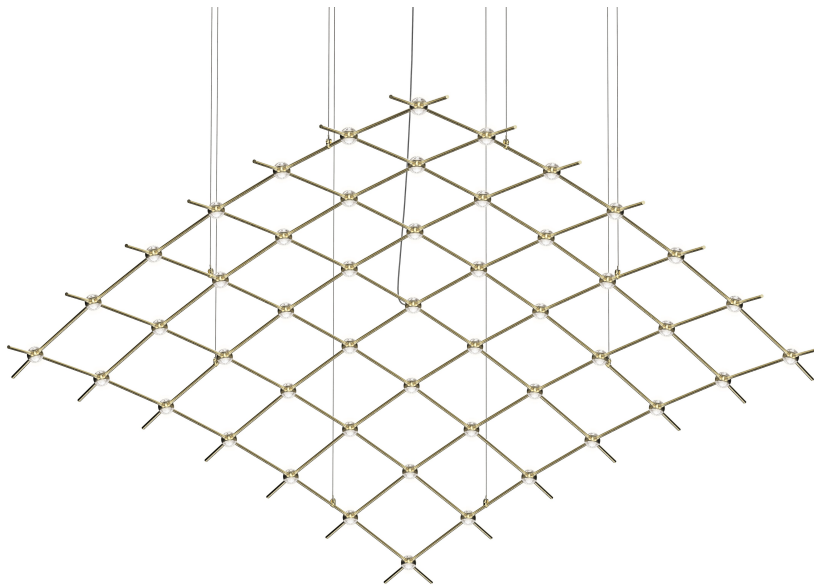

CONSTELLATION®

21Q38-RC7712

LED hubs connected in linear strands of various lengths are suspended to form dramatically powerful luminance within a vertical space. Available in a variety of sizes and configurations, with lens options of crystal facets or soft white, Constellation Andromeda can also be customized for your project.

FINISHES

SATIN BRASS

DIMENSIONS

Height: 1.5"

Width/Diameter: 177"

Length: 73"

Canopy/Backplate: 4.5"

Hanging Type: 10' Adjustable Cord/Cable

Product Weight: 10lb

Sloped Ceiling Compatible: No

Living Finish: No

Uplight Only: No

Shade

ELECTRICAL

Bulb 1

Bulb Included: No

Max Wattage: 98

Bulb Quantity: 49

Dimmer Type: ELV, TRIAC, 0-10 VOLT

Gem Box Required (2"x3"): No

Dark Sky: No

CRI: 90

Color Temp.: 3000k

Lumens: 8490

Title 24: No

Field Serviceable: No

SHIPPING

Carton 1: 0" x 0" x 0"

Carton 1 Weight: 0lb

Shipping Method: Ground

Country of Origin: