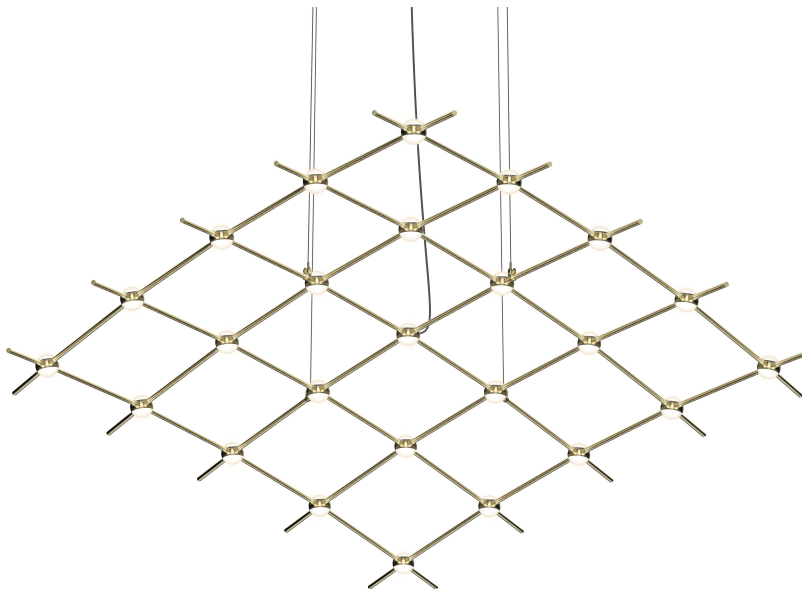

CONSTELLATION®

21Q38-RW5512-27

LED hubs connected in linear strands of various lengths are suspended to form dramatically powerful luminance within a vertical space. Available in a variety of sizes and configurations, with lens options of crystal facets or soft white, Constellation Andromeda can also be customized for your project.

FINISHES

SATIN BRASS

Coastal Suitable Finish (EPM): No

DIMENSIONS

Height: 1.5"

Width/Diameter: 121.75"

Length: 50.5"

Canopy/Backplate: 4.5"

Hanging Type: 10' Adjustable Cord/Cable

Product Weight: 8lb

Sloped Ceiling Compatible: No

Living Finish: No

Uplight Only: No

Shade

ELECTRICAL

Bulb 1

Bulb Included: No

Max Wattage: 50

Bulb Quantity: 25

Dimmer Type: ELV, TRIAC, 0-10 VOLT

Gem Box Required (2"x3"): No

Dark Sky: No

CRI: 90

Color Temp.: 2700k