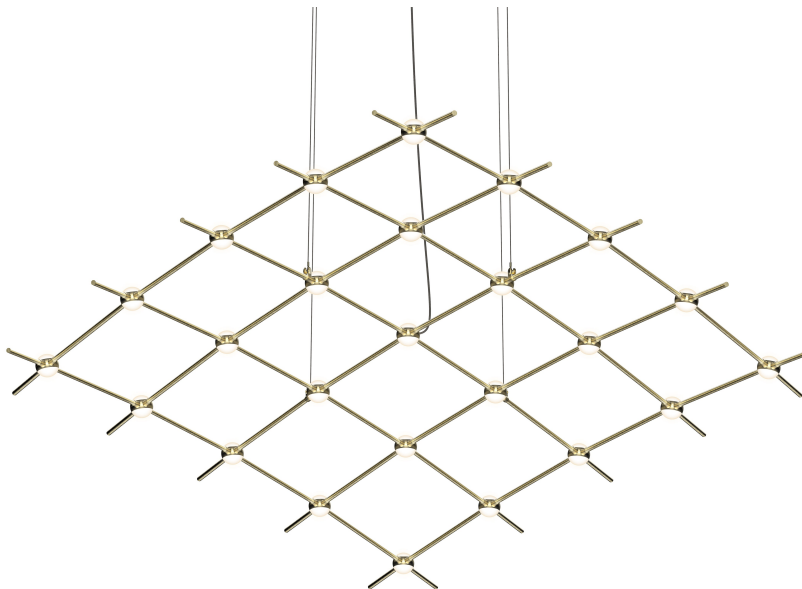

CONSTELLATION®

21Q38-RW5512-27

LED hubs connected in linear strands of various lengths are suspended to form dramatically powerful luminance within a vertical space. Available in a variety of sizes and configurations, with lens options of crystal facets or soft white, Constellation Andromeda can also be customized for your project.

FINISHES

SATIN BRASS

DIMENSIONS

Height: 1.5"

Width/Diameter: 121.75"

Length: 50.5"

Canopy/Backplate: 4.5"

Hanging Type: 10' Adjustable Cord/Cable

Product Weight: 8lb

Sloped Ceiling Compatible: No

Living Finish: No

Uplight Only: No

Shade

ELECTRICAL

Bulb 1

Bulb Included: No

Max Wattage: 50

Bulb Quantity: 25

Dimmer Type: ELV, TRIAC, 0-10 VOLT

Gem Box Required (2"x3"): No

Dark Sky: No

CRI: 90

Color Temp.: 2700k

Lumens: 3280

Title 24: No

Field Serviceable: No

SHIPPING

Carton 1: 0" x 0" x 0"

Carton 1 Weight: 0lb

Shipping Method: Ground

Country of Origin: