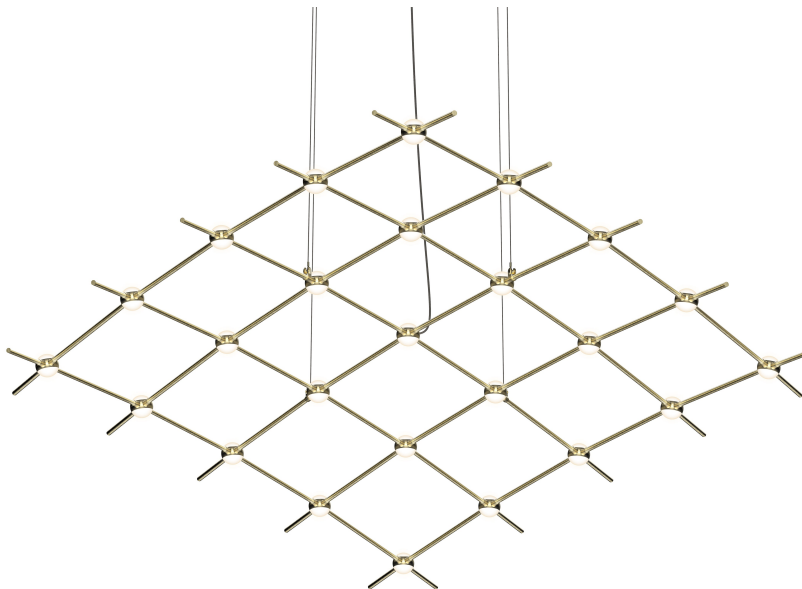

CONSTELLATION®

21Q38-RW5512

LED hubs connected in linear strands of various lengths are suspended to form dramatically powerful luminance within a vertical space. Available in a variety of sizes and configurations, with lens options of crystal facets or soft white, Constellation Andromeda can also be customized for your project.

FINISHES

SATIN BRASS

DIMENSIONS

Height: 1.5"

Width/Diameter: 121.75"

Length: 50.5"

Canopy/Backplate: 4.5"

Hanging Type: 10' Adjustable Cord/Cable

Product Weight: 8lb

Sloped Ceiling Compatible: No

Living Finish: No

Uplight Only: No

Shade

ELECTRICAL

Bulb 1

Bulb Included: No

Max Wattage: 50

Bulb Quantity: 25

Dimmer Type: ELV, TRIAC, 0-10 VOLT

Gem Box Required (2"x3"): No

Dark Sky: No

CRI: 90

Color Temp.: 3000k

Lumens: 4330

Title 24: No

Field Serviceable: No

SHIPPING

Carton 1: 0" x 0" x 0"

Carton 1 Weight: 0lb

Shipping Method: Ground

Country of Origin: